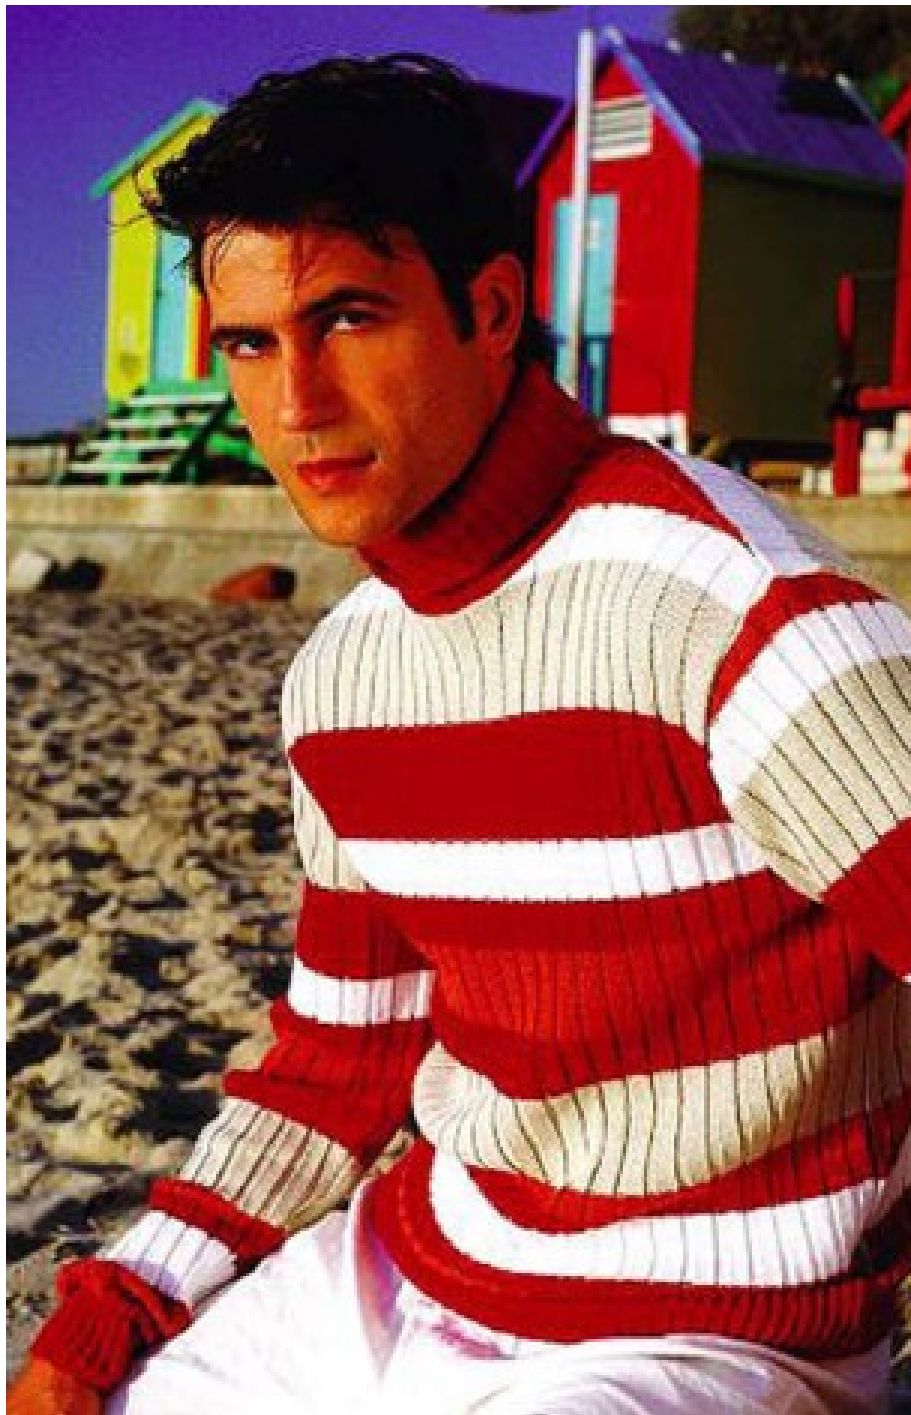

NEWMODEL

CARLES C

Height:

Bust:

Waist:

Hips:

Shoe Size:

Hair Colour:

Eye Colour:

New Model -70 Vouliagmenis Ave – Argyroupoli, Athens 16452
T : +302109966234, E : models@newmodel.gr , S : newmodel.gr, FB : NewModel Agency, I : new_model_agency

Market Pelle

A photograph of a man and a woman standing together outdoors. The woman is wearing a long, brown and white fur-trimmed coat and black tights. The man is wearing a brown jacket over a white t-shirt and dark trousers. They are both smiling and looking towards the camera. The background shows a blurred outdoor scene with trees and a building.