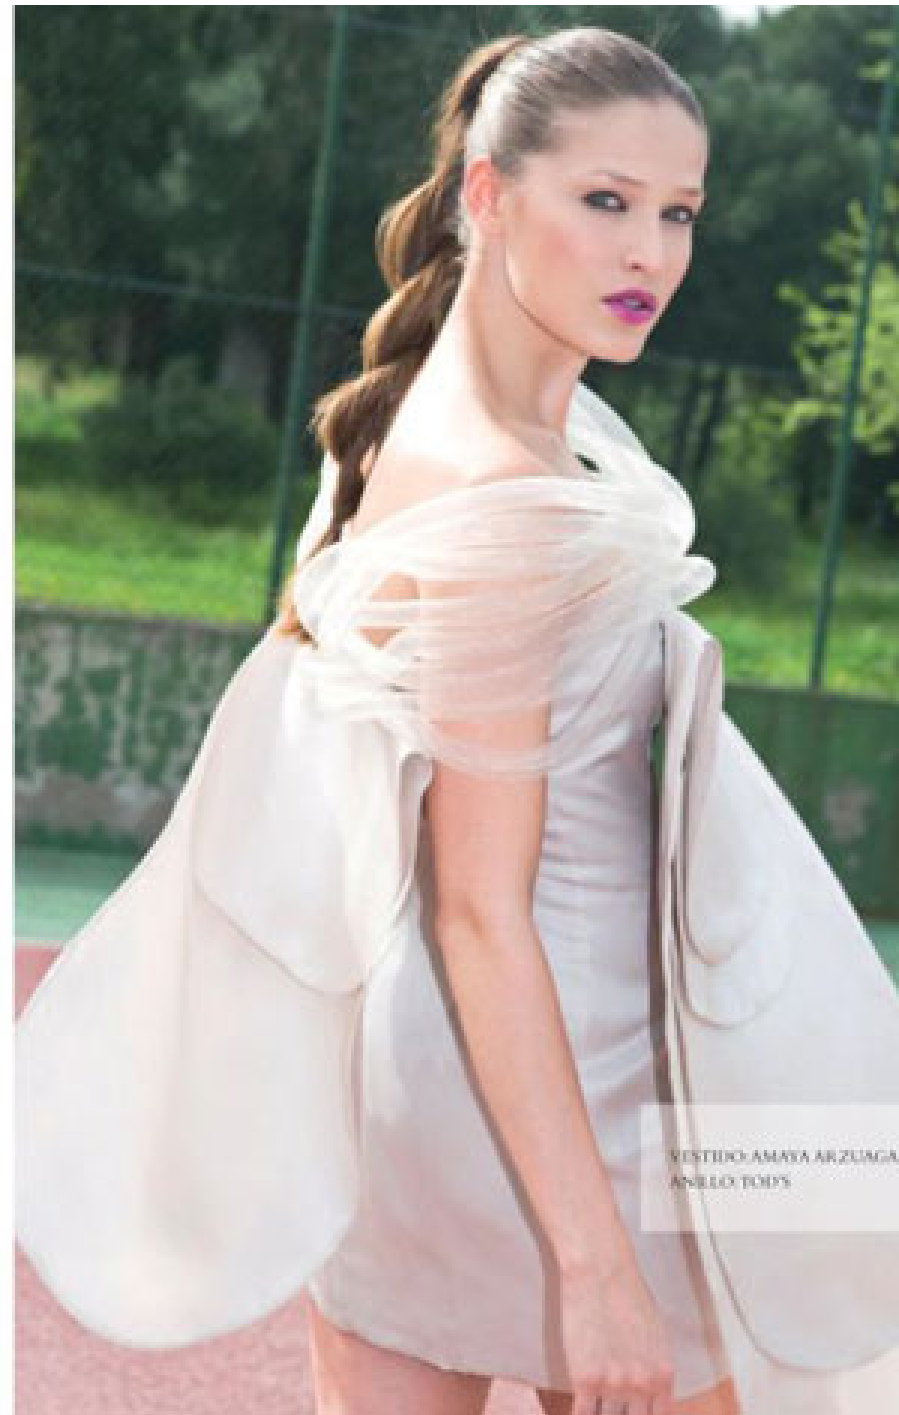

VESTIDO AMAYA ARZUMGA
ANILLO TODYS