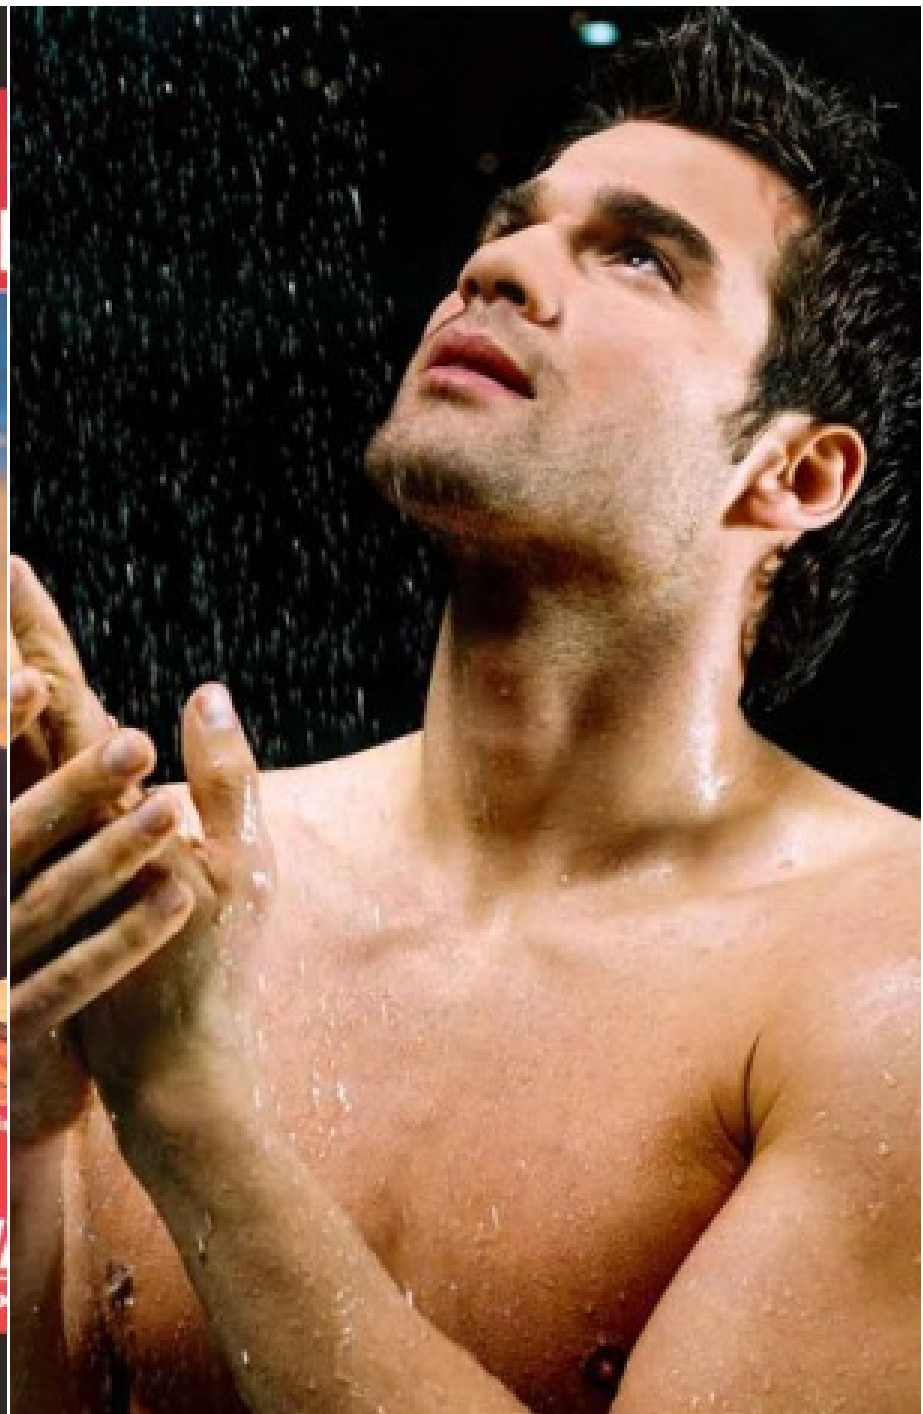

legen Sie mit einer der jüngsten Flotten Europas!

airberlin

AIR-BERLIN
We fly Europe