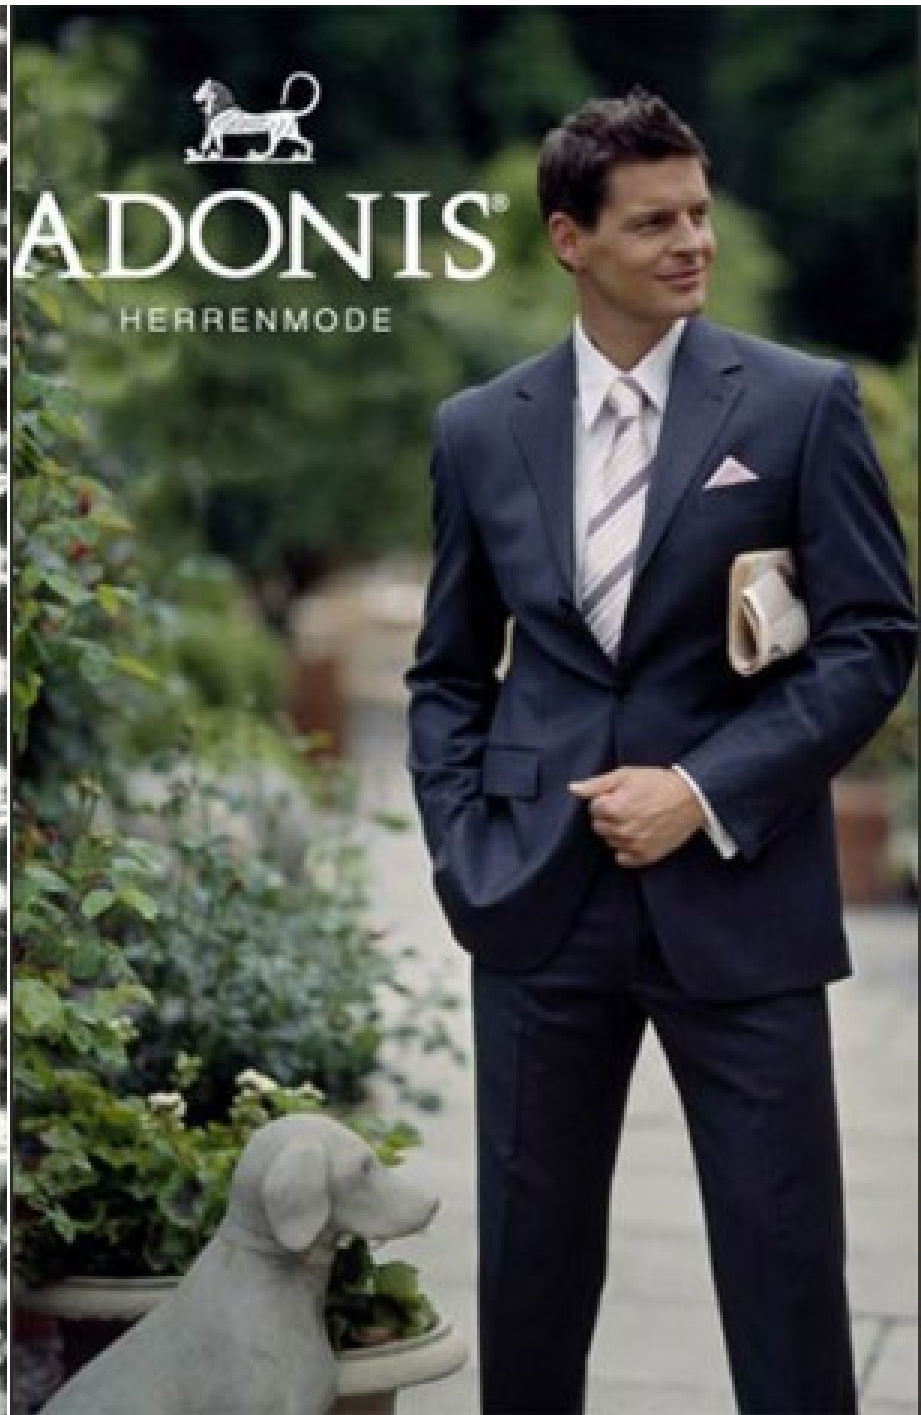

ADONIS®
HERRENMODE