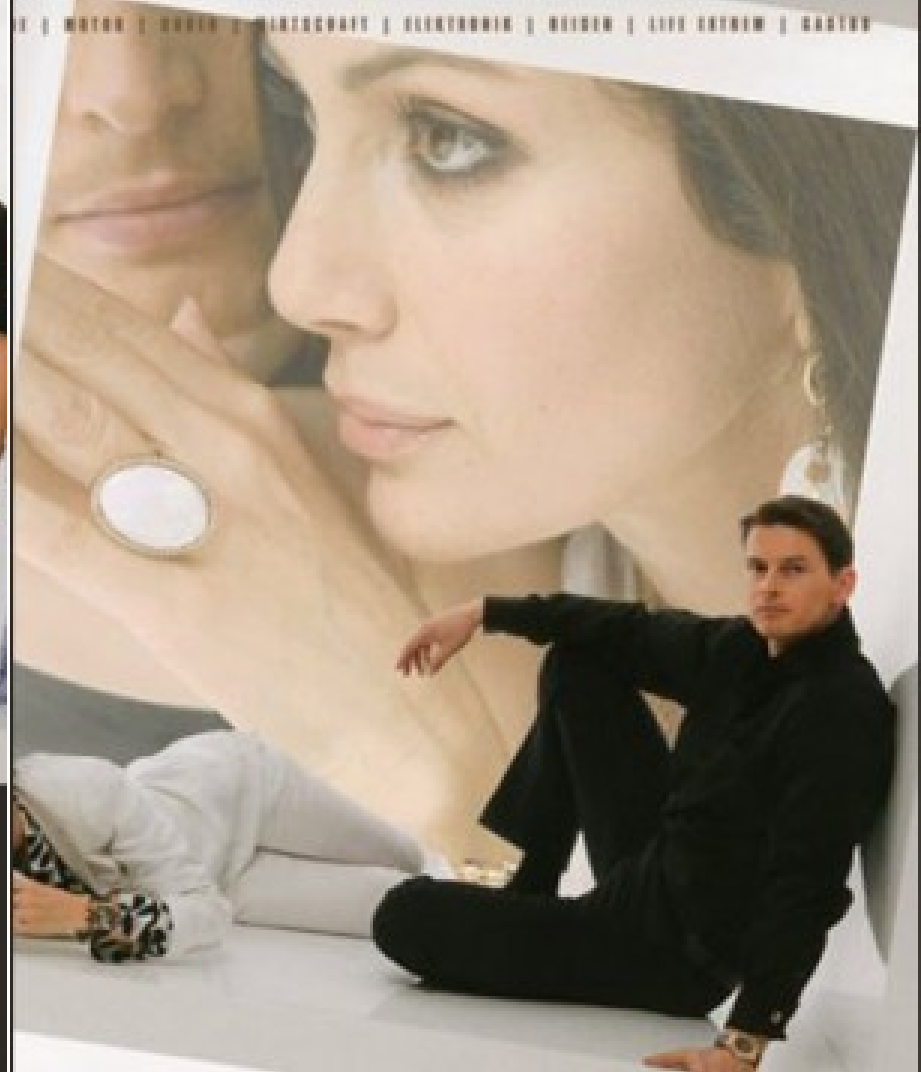

meless

Hofjuwelier Mühlbacher

W | KUNST | GEMÄLDE | MALEREI | GLASKUNST | KUNSTHAUT | KUNSTHAAR | KUNSTHAAR | KUNSTHAAR | KUNSTHAAR