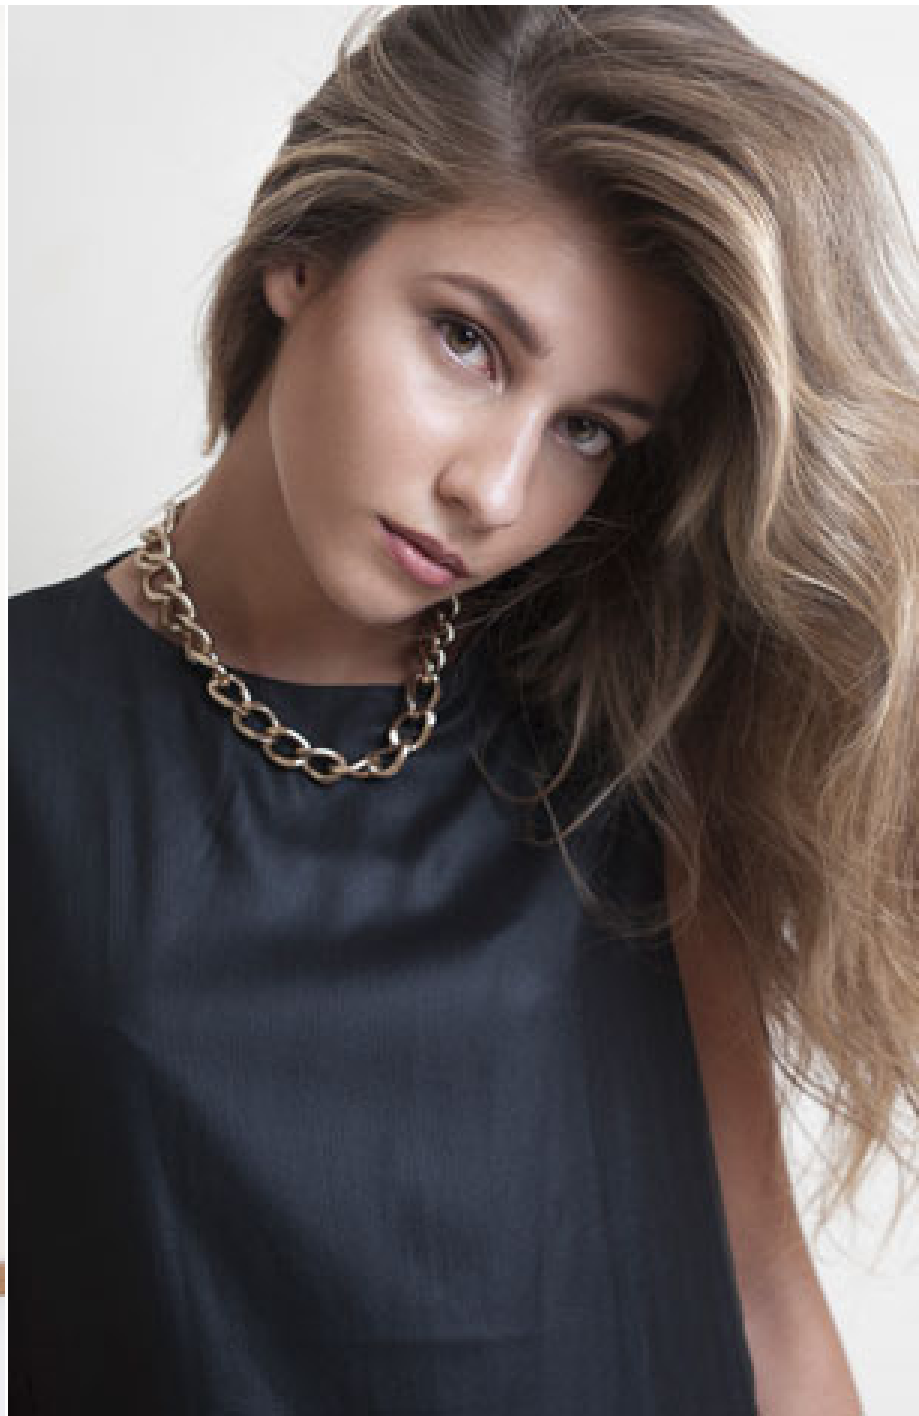

NEWMODEL

SOFIA P

Height:	170 cm
Bust:	85 cm
Waist:	61 cm
Hips:	91 cm
Shoe Size:	38
Hair Colour:	light brown
Eye Colour:	hazel

New Model -70 Vouliagmenis Ave – Argyroupoli, Athens 16452
T : +302109966234, E : models@newmodel.gr , S : newmodel.gr, FB : NewModel Agency, I : new_model_agency