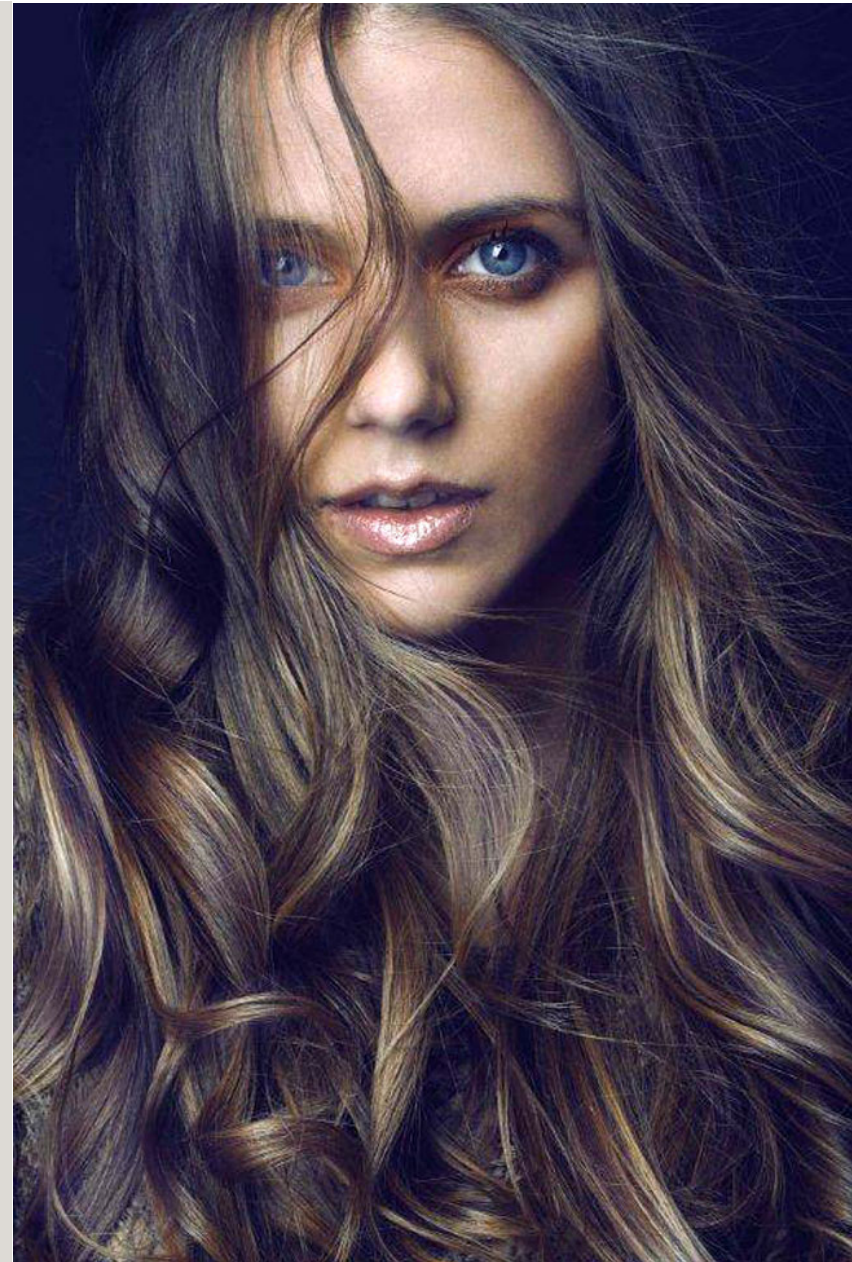

NEWMODEL

KONSTANTINA GK

Height:	173 cm
Bust:	84 cm
Waist:	64 cm
Hips:	93 cm
Shoe Size:	39
Hair Colour:	light brown
Eye Colour:	blue

New Model -70 Vouliagmenis Ave – Argyroupoli, Athens 16452

T : +302109966234, E : models@newmodel.gr , S : newmodel.gr, FB : NewModel Agency, I : new_model_agency