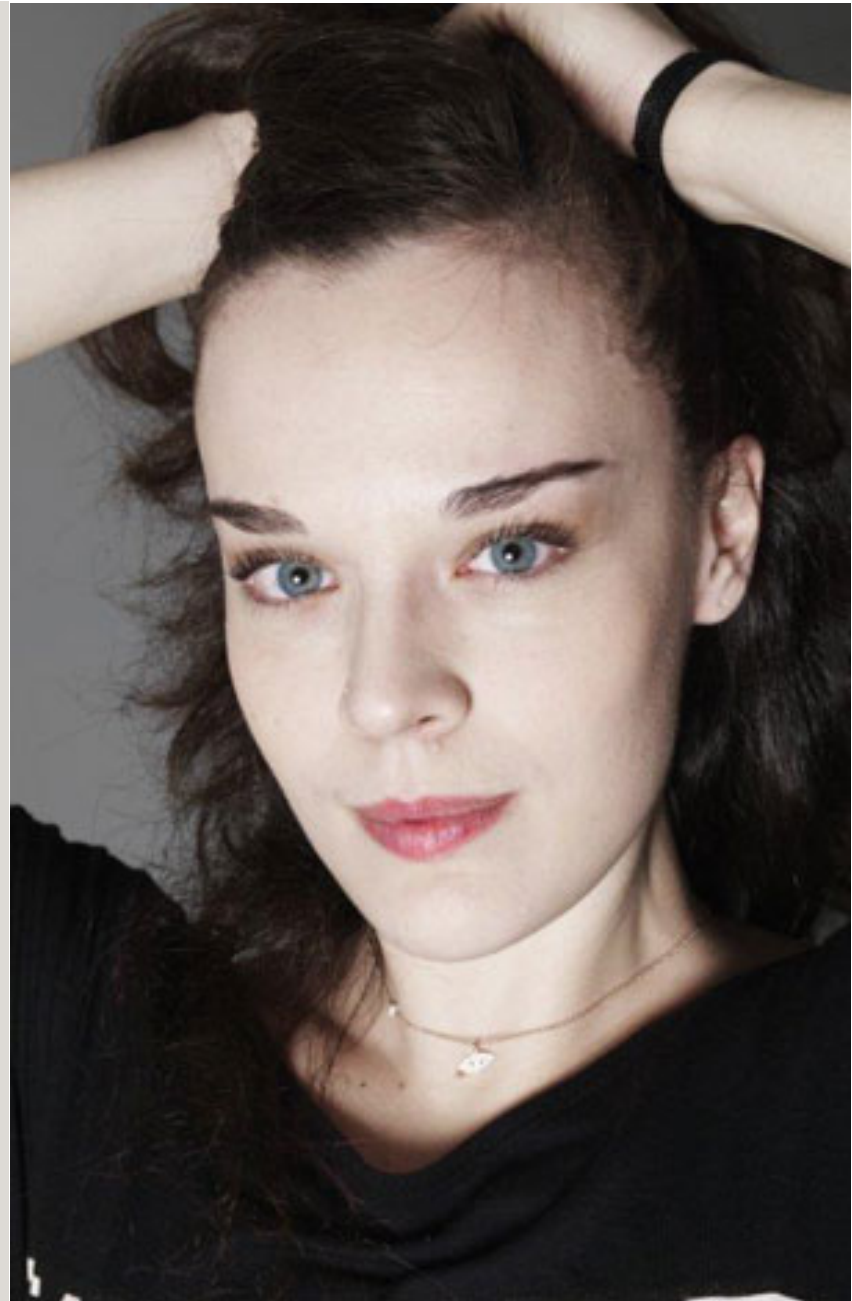

NEWMODEL

MARINA KR.

Height:

Bust:

Waist:

Hips:

Shoe Size:

Hair Colour:

Eye Colour:

New Model -70 Vouliagmenis Ave – Argyroupoli, Athens 16452
T : +302109966234, E : models@newmodel.gr , S : newmodel.gr, FB : NewModel Agency, I : new_model_agency

New Model -70 Vouliagmenis Ave – Argyroupoli, Athens 16452