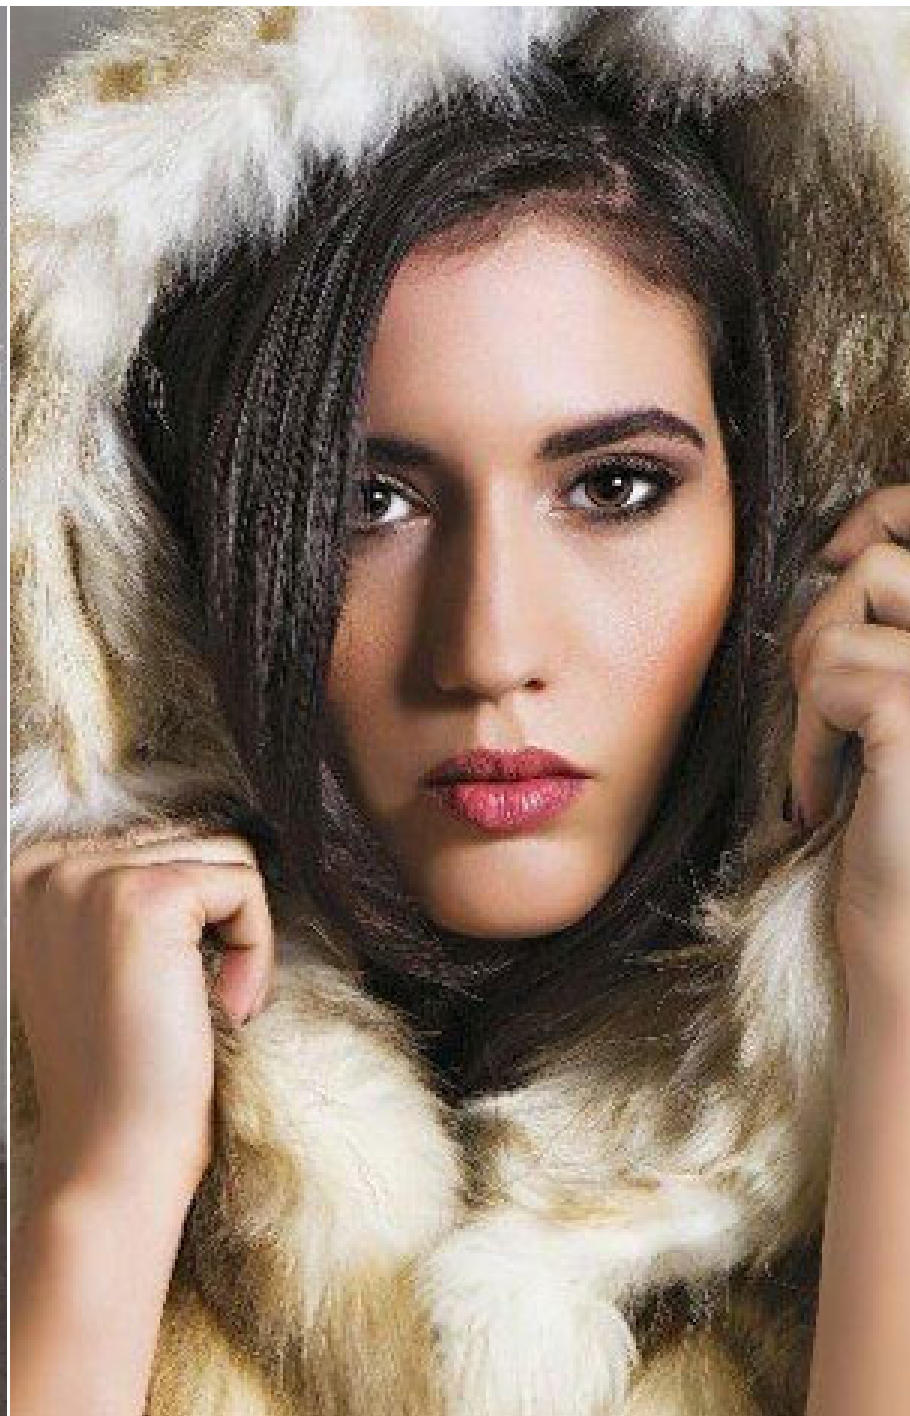

- Δεν έχω μπει
στη διαδικασία να
διακρίνω την
αναγνωρισιμότητα
με συγκεκριμένο
τρόπο. Δεν έχει αλλάξει κάτι στη ζωή
μου εκτός του ότι
με χαίρεται και
μου μιλάει κόσμος
στον δρόμο-