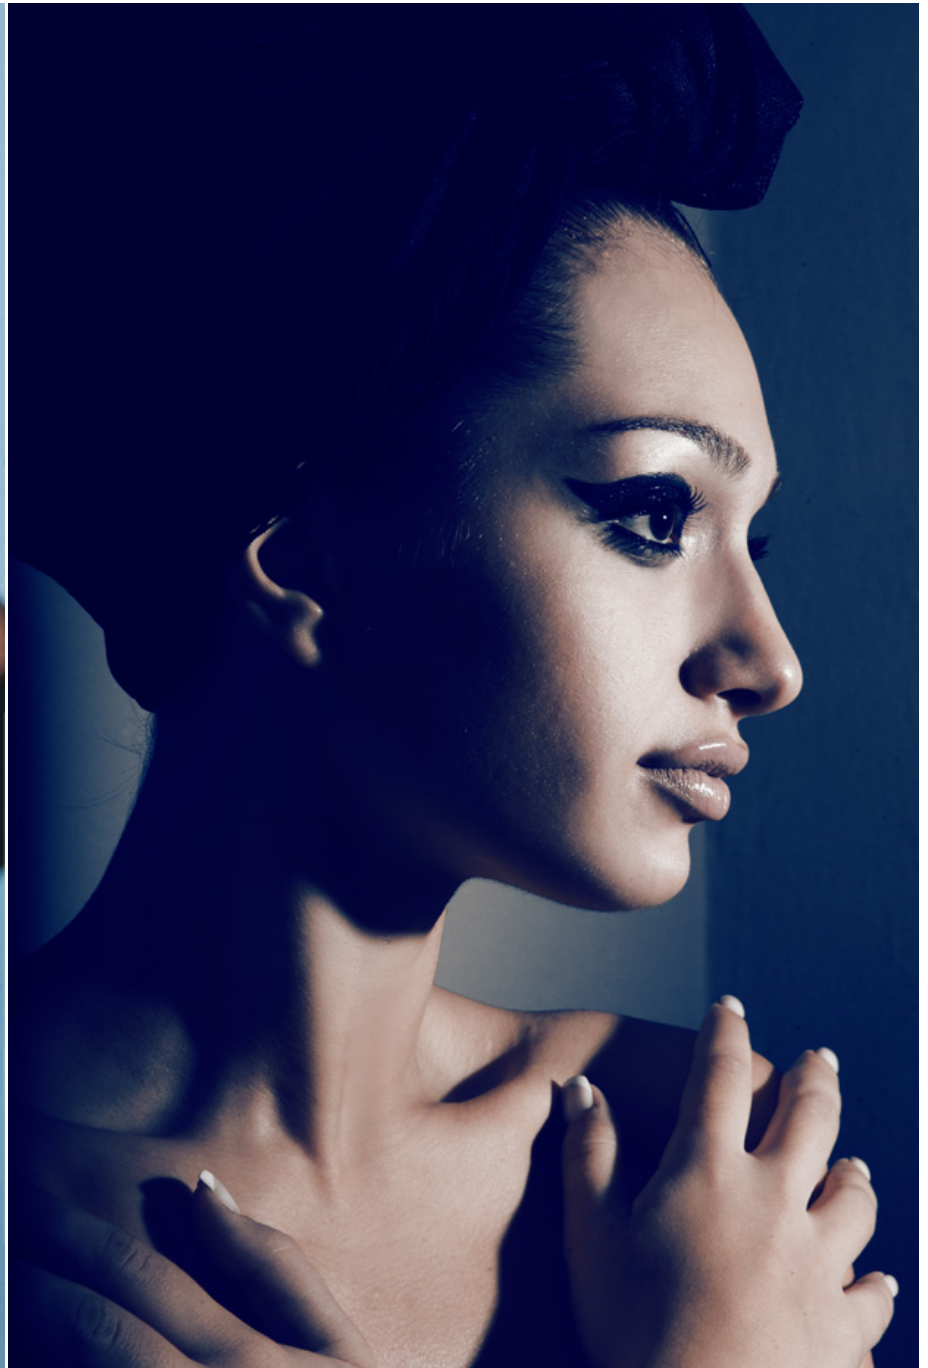

NEWMODEL

CHRYSA

Height:	175 cm
Bust:	90 cm
Waist:	65 cm
Hips:	95 cm
Shoe Size:	39
Hair Colour:	brown
Eye Colour:	hazel

New Model -70 Vouliagmenis Ave – Argyroupoli, Athens 16452

T : +302109966234, E : models@newmodel.gr , S : newmodel.gr, FB : NewModel Agency, I : new_model_agency