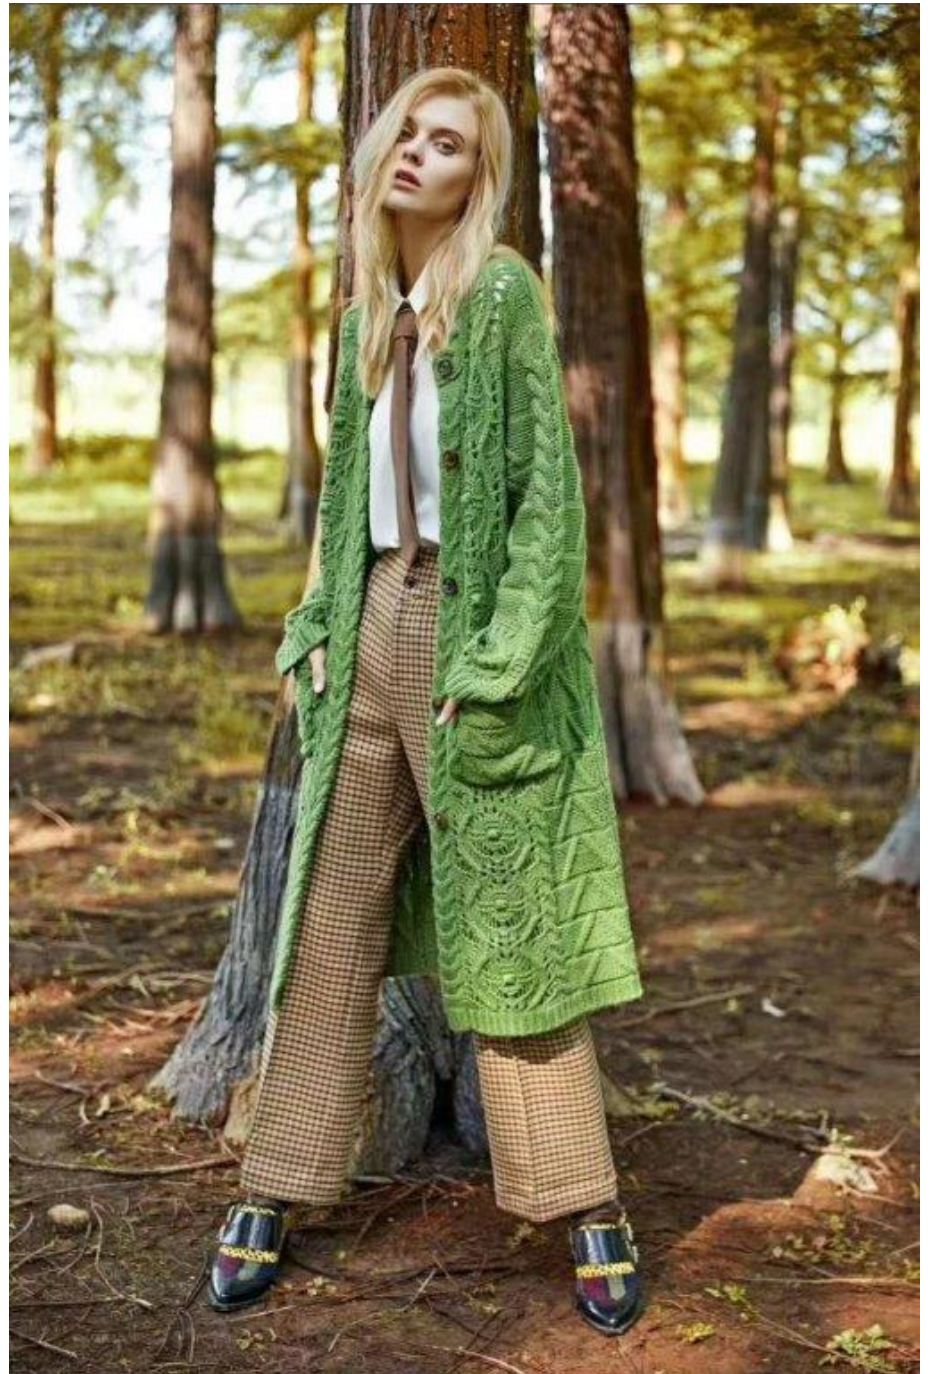

NEWMODEL

SVETA special booking

Height:	177 cm
Bust:	85 cm
Waist:	60 cm
Hips:	90 cm
Shoe Size:	38
Hair Colour:	blonde
Eye Colour:	green

J&C
BY
JACQUELINE CONOIR

Spring

NEW ARRIVAL
Be like a diamond
spring collection
2021

B E L I K E A D I A M O N D

**JAZZ
EVAR**

WINTER
GRAMS MID BEGIN
PRO NOR IN

Super Star in!
行走的时髦精 × 直率个性样儿

IAmMix27

2021

STYLE
&
STATUS

MY BODY