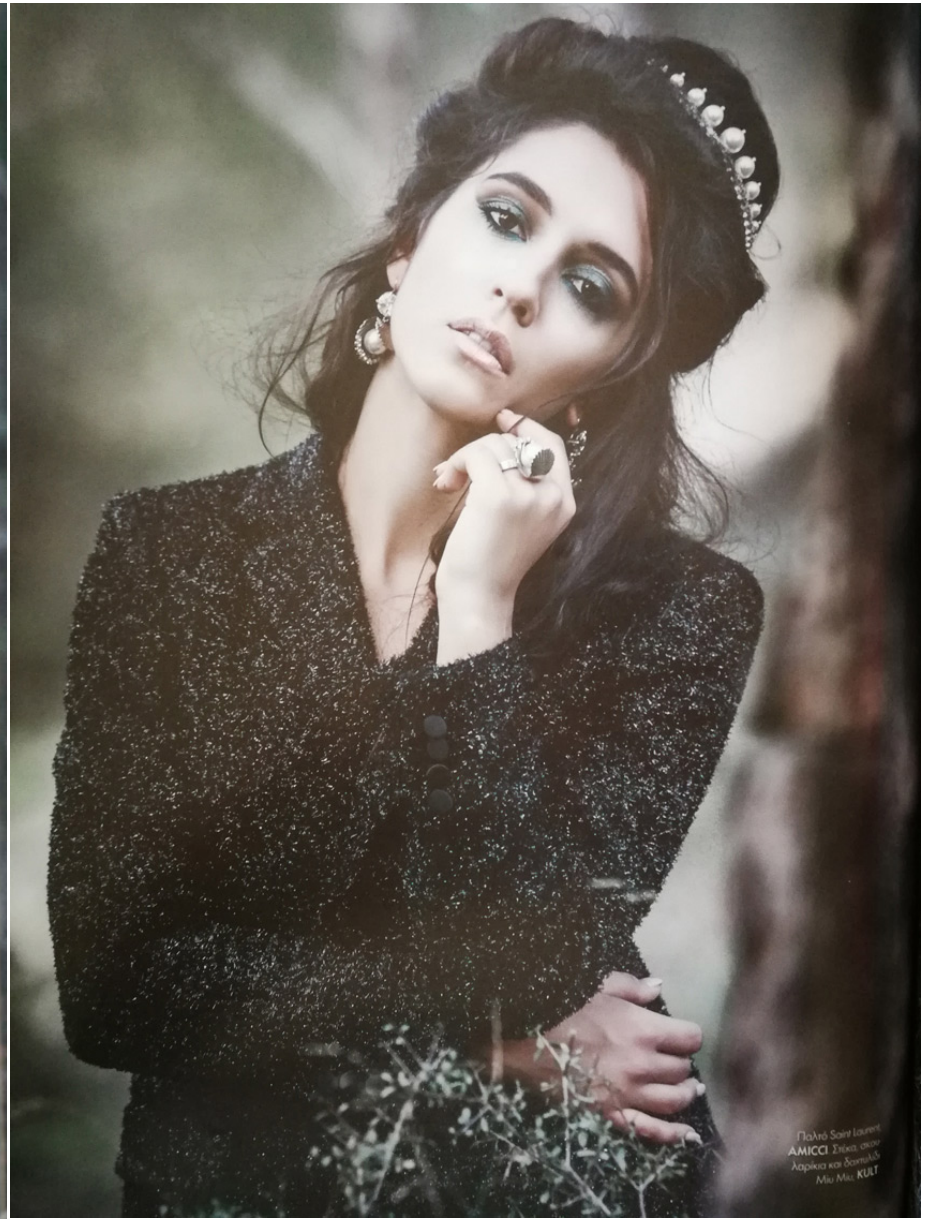

NEWMODEL

OLINA

Height:	175 cm
Bust:	85 cm
Waist:	65 cm
Hips:	94 cm
Shoe Size:	40
Hair Colour:	brown
Eye Colour:	brown

New Model -70 Vouliagmenis Ave – Argyroupoli, Athens 16452
T : +302109966234, E : models@newmodel.gr , S : newmodel.gr, FB : NewModel Agency, I : new_model_agency