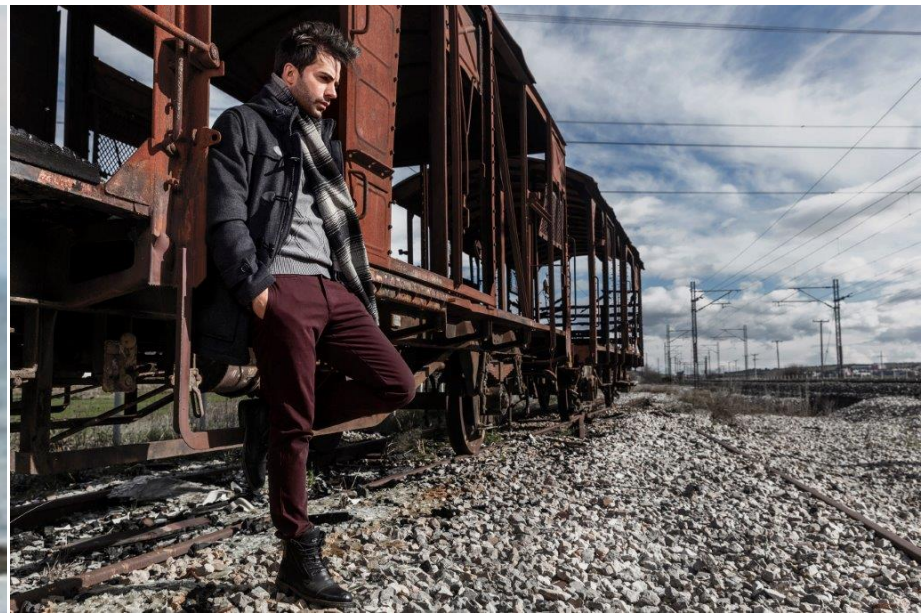

## KIRIAKOS ASL.

Height: 187 cm  
Bust:  
Waist:  
Hips:  
Shoe Size: 43  
Hair Colour:  
Eye Colour:

New Model -70 Vouliagmenis Ave – Argyrupoli, Athens 16452

T : +302109966234, E : models@newmodel.gr , S : newmodel.gr, FB : NewModel Agency, I : new\_model\_agency