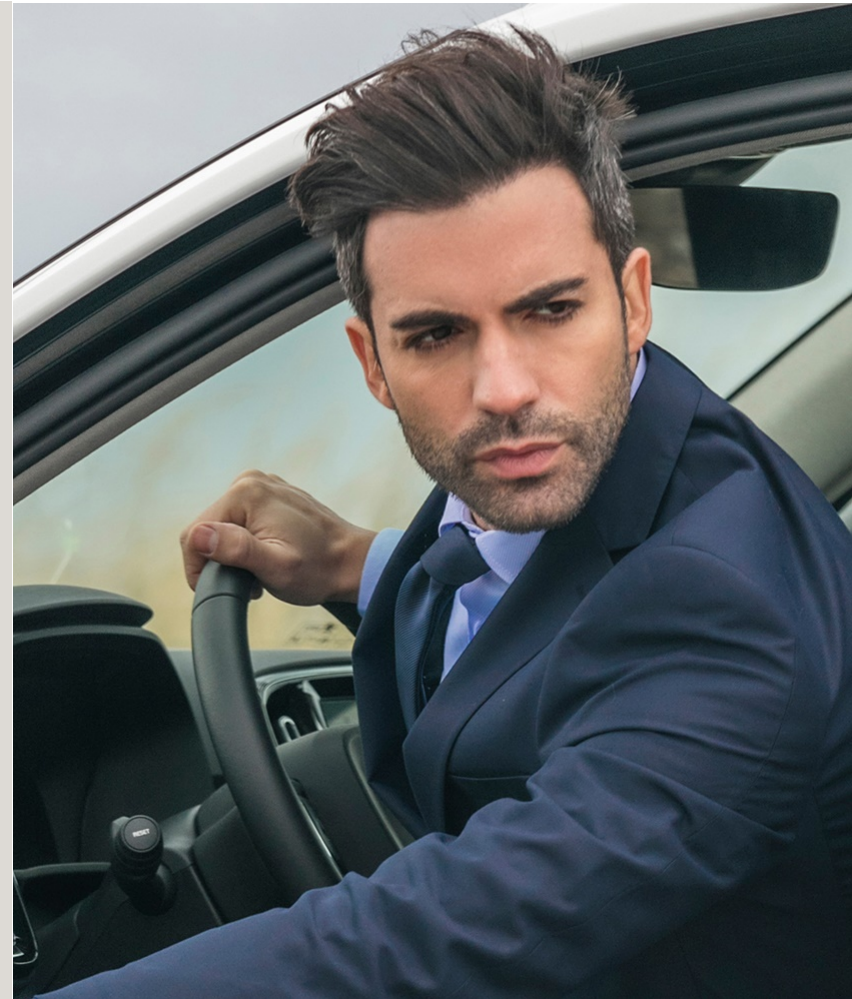

## KIRIAKOS ASL.

Height: 187 cm  
Bust:  
Waist:  
Hips:  
Shoe Size: 43  
Hair Colour:  
Eye Colour:

New Model -70 Vouliagmenis Ave – Argyrupoli, Athens 16452

T : +302109966234, E : models@newmodel.gr , S : newmodel.gr, FB : NewModel Agency, I : new\_model\_agency