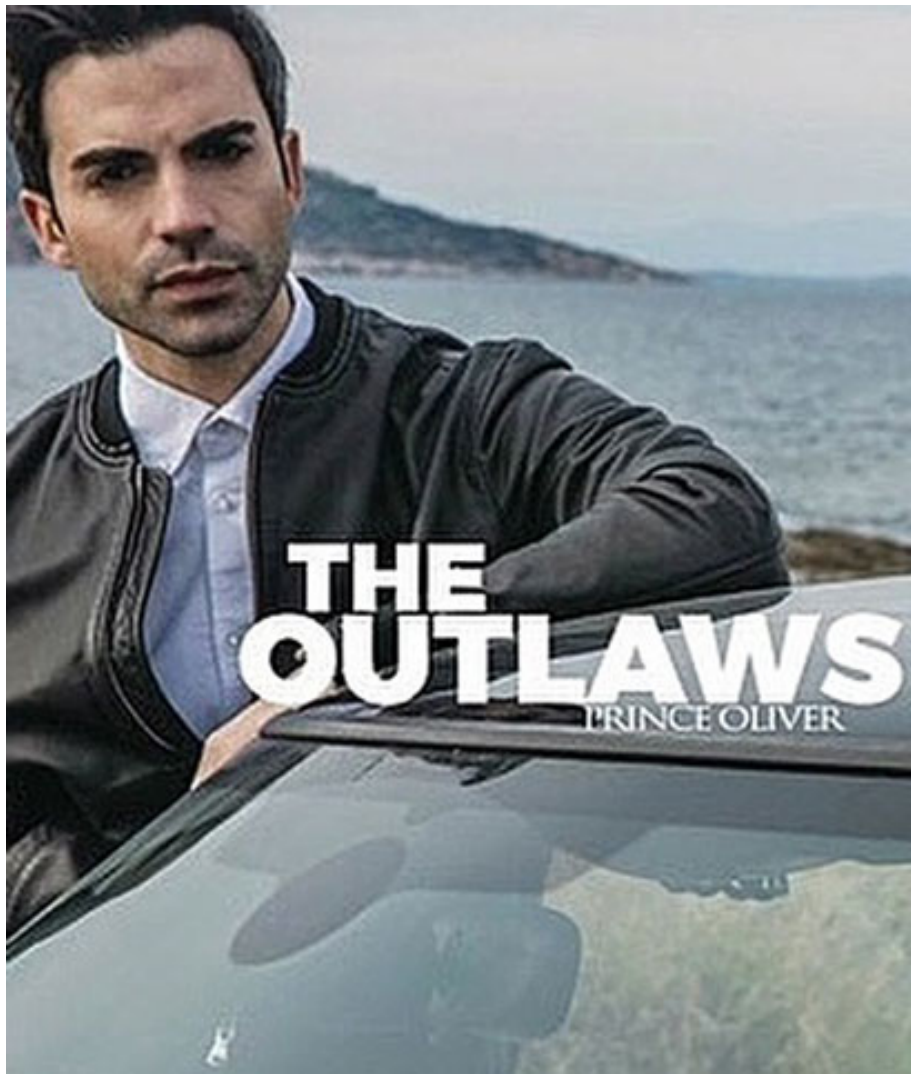

## KIRIAKOS ASL.

Height: 187 cm  
Bust:  
Waist:  
Hips:  
Shoe Size: 43  
Hair Colour:  
Eye Colour:

New Model -70 Vouliagmenis Ave – Argyrupoli, Athens 16452

T : +302109966234, E : models@newmodel.gr , S : newmodel.gr, FB : NewModel Agency, I : new\_model\_agency