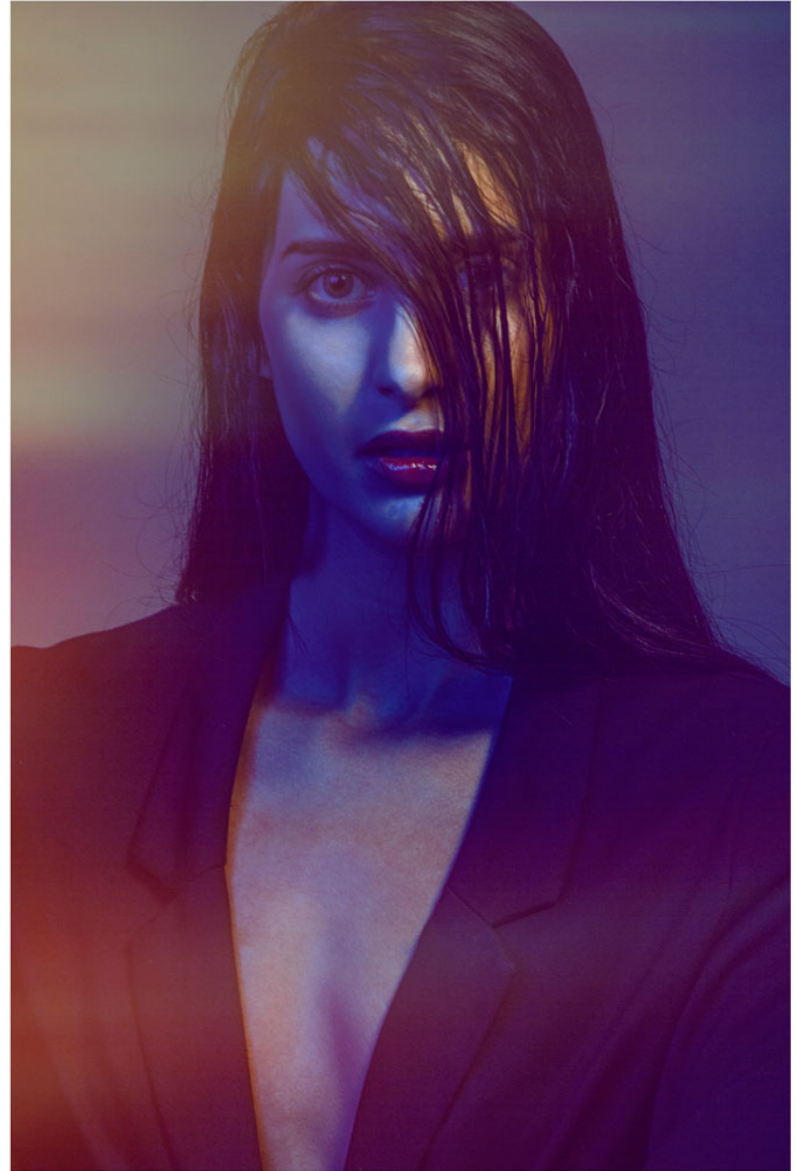

NEWMODEL

CHRISTIANA

Height:	172 cm
Bust:	85 cm
Waist:	62 cm
Hips:	91 cm
Shoe Size:	38
Hair Colour:	brown
Eye Colour:	green

New Model -70 Vouliagmenis Ave – Argyroupoli, Athens 16452

T : +302109966234, E : models@newmodel.gr , S : newmodel.gr, FB : NewModel Agency, I : new_model_agency