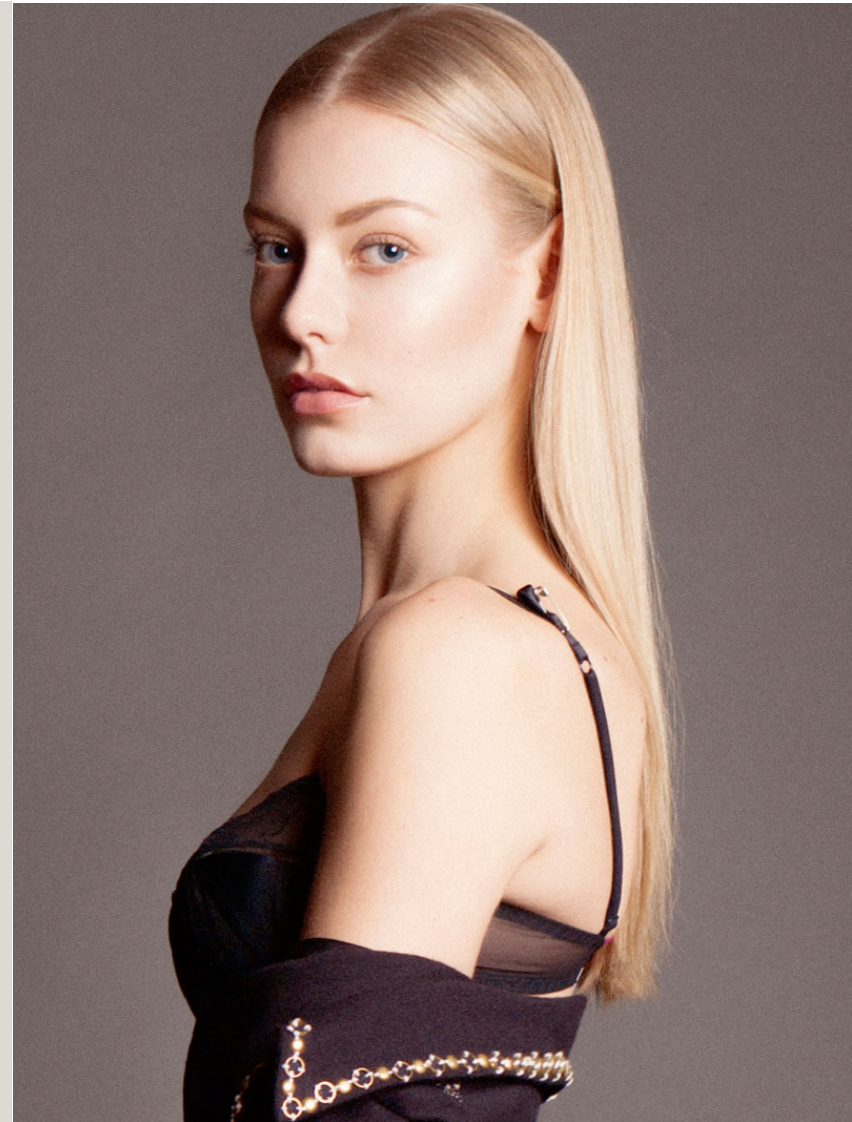

NEWMODEL

SARAH

Height:	177 cm
Bust:	85 cm
Waist:	61 cm
Hips:	90 cm
Shoe Size:	40
Hair Colour:	blonde
Eye Colour:	blue

New Model -70 Vouliagmenis Ave – Argyroupoli, Athens 16452
T : +302109966234, E : models@newmodel.gr , S : newmodel.gr, FB : NewModel Agency, I : new_model_agency