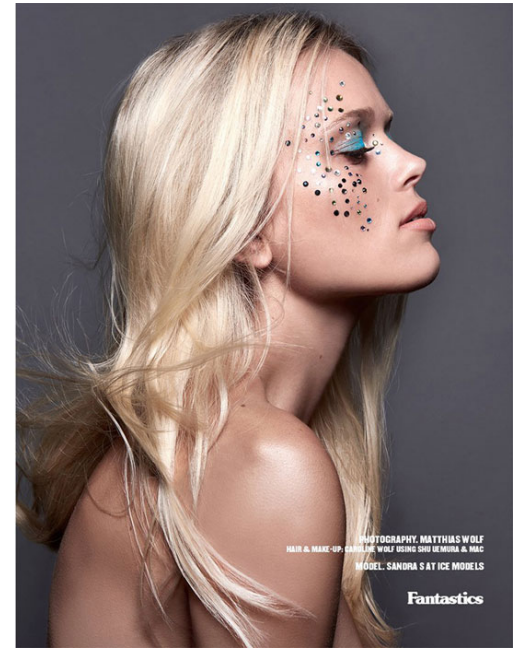

## SANDRA

Height:	176 cm
Bust:	85 cm
Waist:	61 cm
Hips:	89 cm
Shoe Size:	40
Hair Colour:	blonde
Eye Colour:	blue

DA  
ZZ  
LE