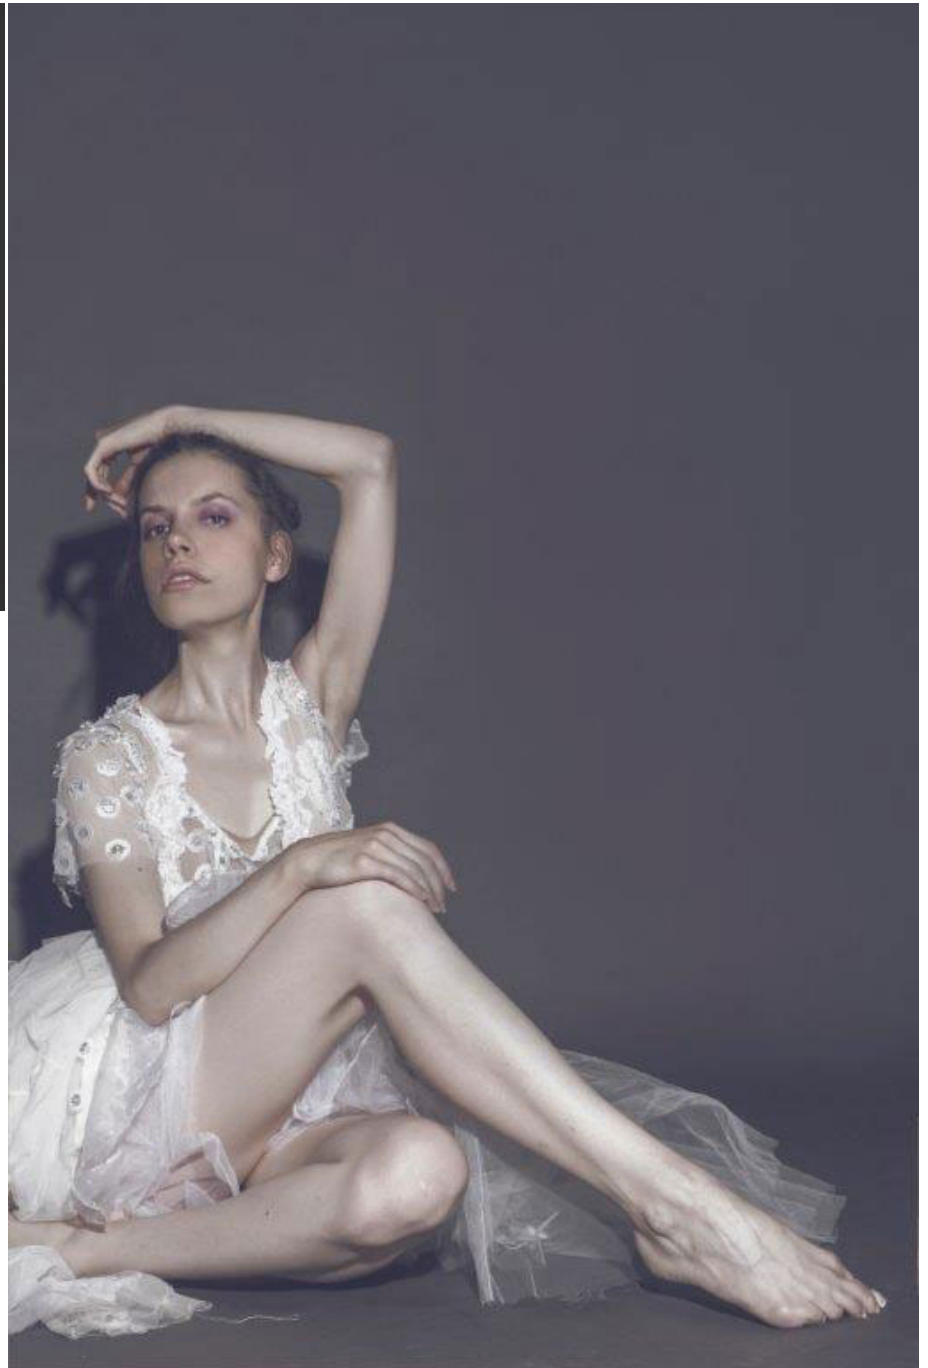

NEWMODEL

AGGELIKI MP

Height:	172 cm
Bust:	81 cm
Waist:	59 cm
Hips:	89 cm
Shoe Size:	39
Hair Colour:	brown
Eye Colour:	brown

New Model -70 Vouliagmenis Ave – Argyroupoli, Athens 16452

T : +302109966234, E : models@newmodel.gr , S : newmodel.gr, FB : NewModel Agency, I : new_model_agency