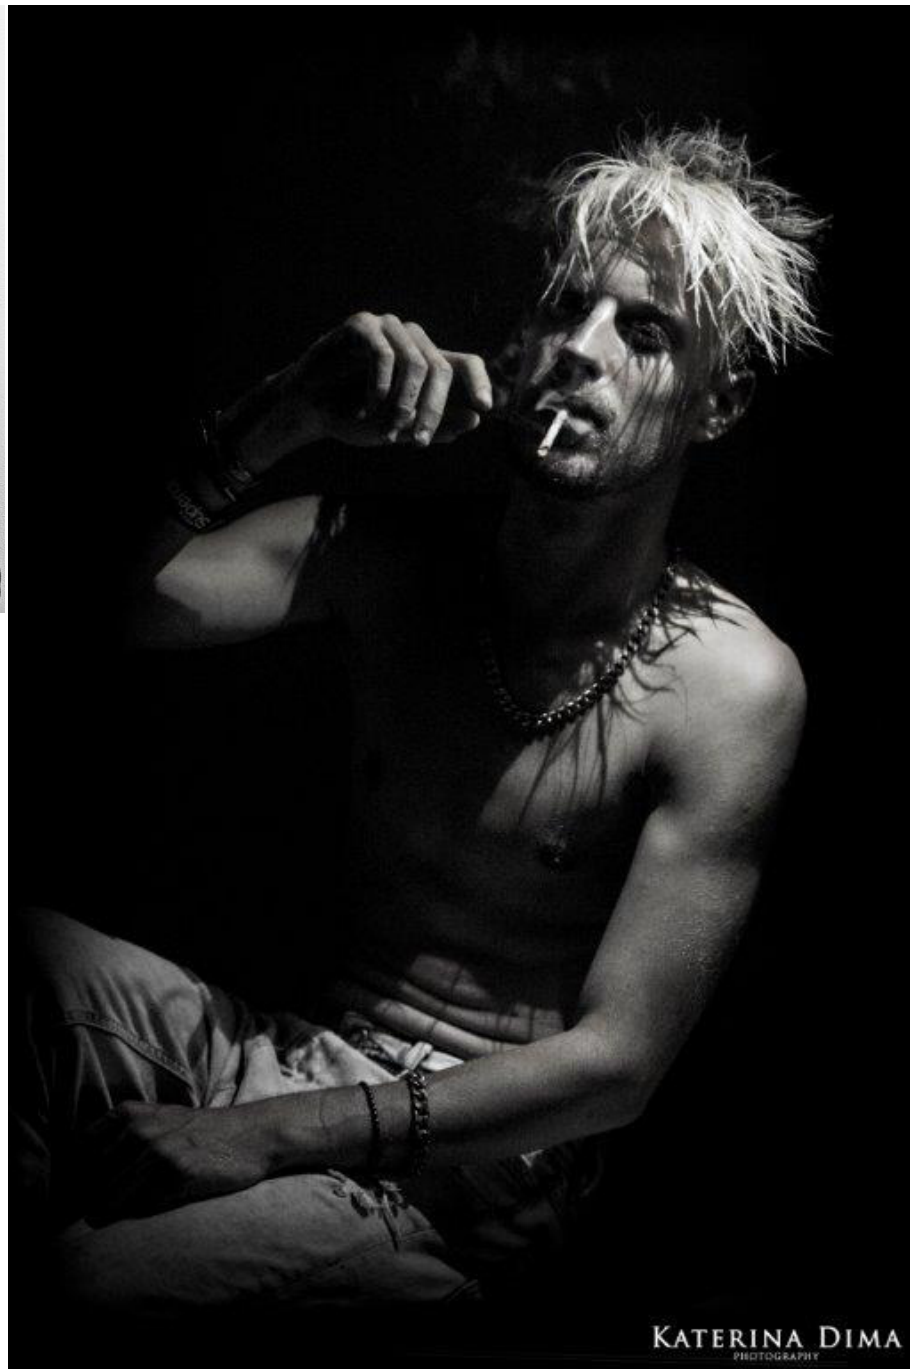

## PANAGIOTIS PAP

Height: 182 cm  
Bust:  
Waist:  
Hips:  
Shoe Size: 41  
Hair Colour: blonde  
Eye Colour: brown

KATERINA DIMA  
PHOTOGRAPHY

KATERINA DIMA  
PHOTOGRAPHY

KATERINA DIMA  
PHOTOGRAPHY

KATERINA DIMA  
PHOTOGRAPHY