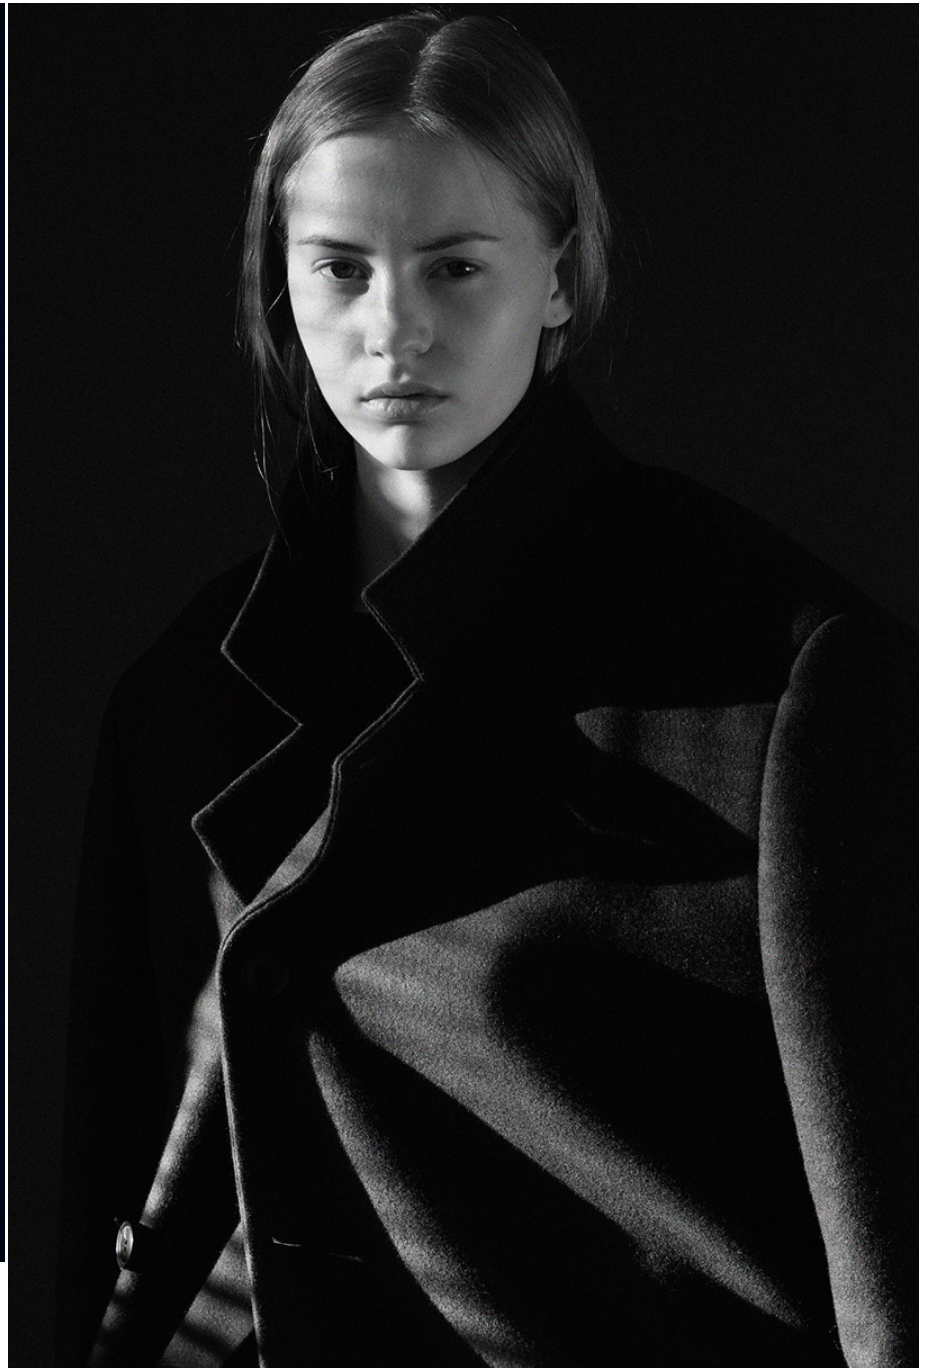

NEWMODEL

JONNA

Height:	178 cm
Bust:	83 cm
Waist:	60 cm
Hips:	89 cm
Shoe Size:	38
Hair Colour:	brown
Eye Colour:	hazel

New Model -70 Vouliagmenis Ave – Argyroupoli, Athens 16452
T : +302109966234, E : models@newmodel.gr , S : newmodel.gr, FB : NewModel Agency, I : new_model_agency