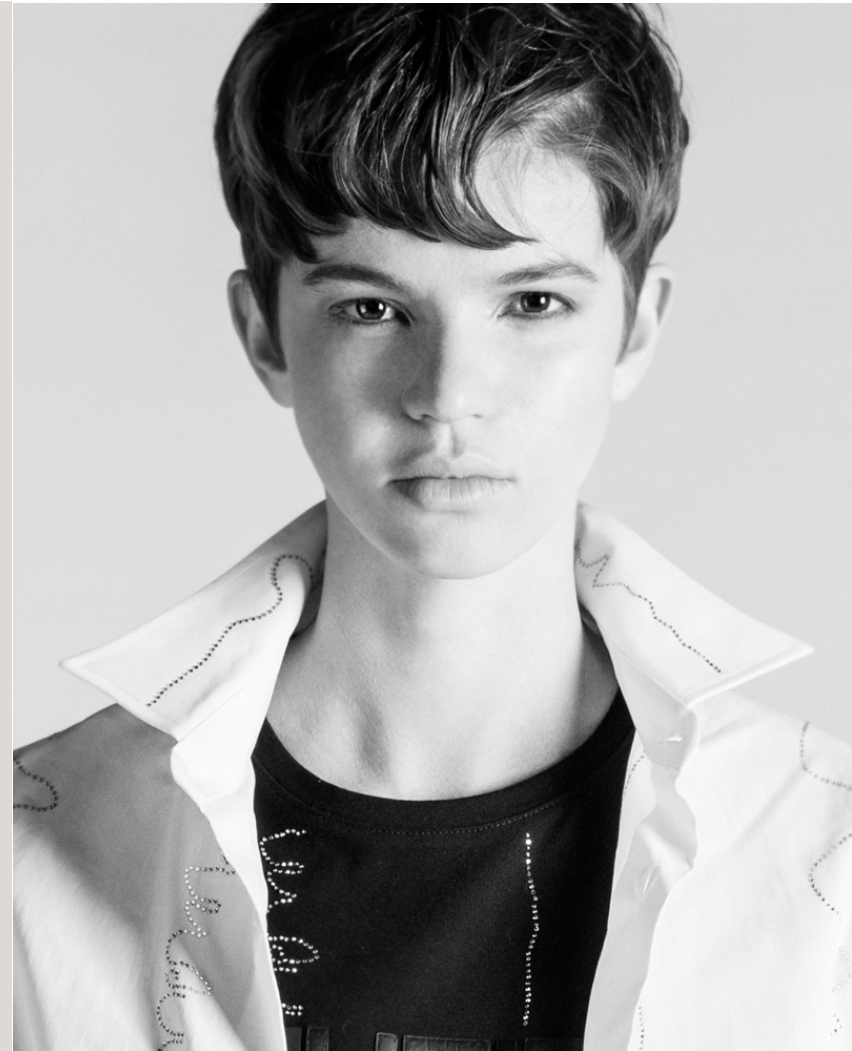

NEWMODEL

AVA

Height:	180 cm
Bust:	85 cm
Waist:	60 cm
Hips:	89 cm
Shoe Size:	40
Hair Colour:	brown
Eye Colour:	brown

New Model -70 Vouliagmenis Ave – Argyroupoli, Athens 16452
T : +302109966234, E : models@newmodel.gr , S : newmodel.gr, FB : NewModel Agency, I : new_model_agency