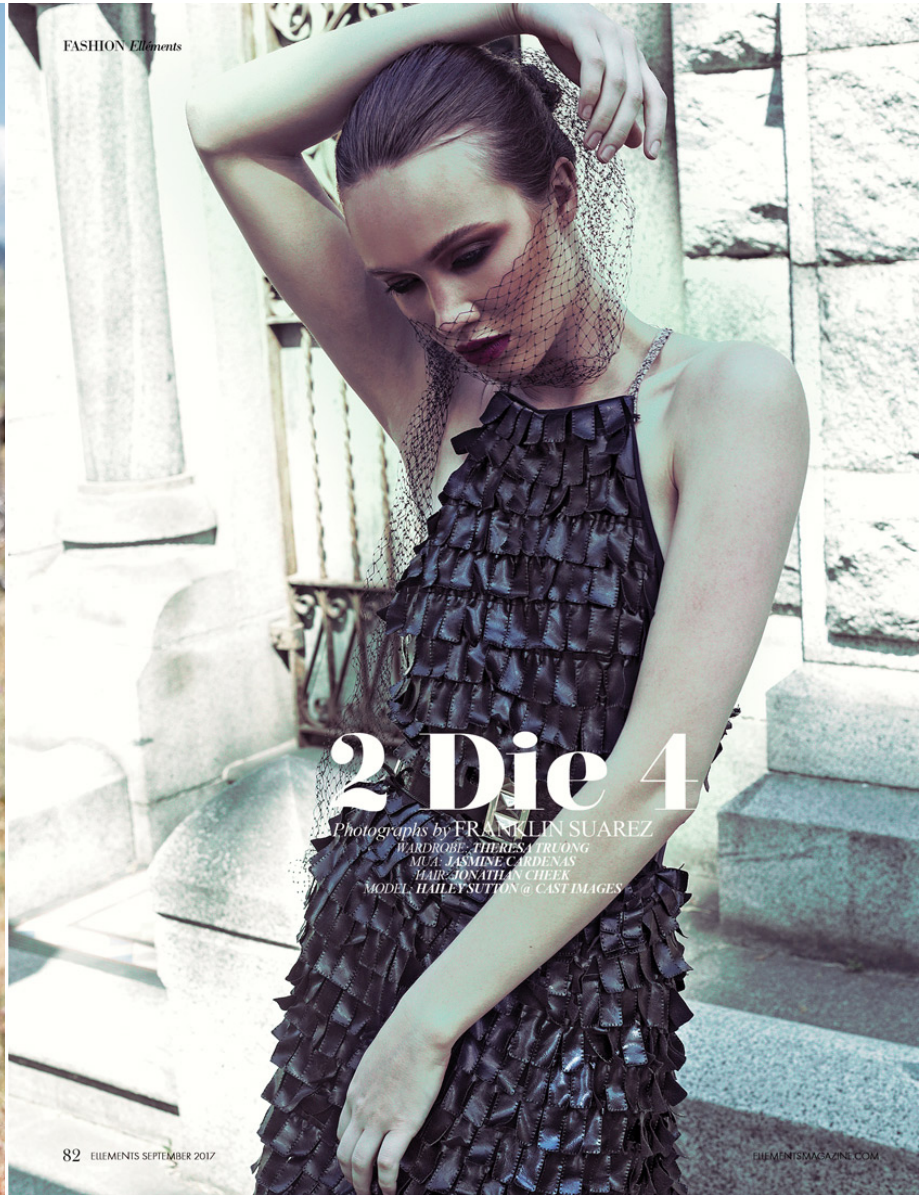

NEWMODEL

HALEY

Height:	178 cm
Bust:	85 cm
Waist:	60 cm
Hips:	90 cm
Shoe Size:	38
Hair Colour:	brown
Eye Colour:	blue

New Model -70 Vouliagmenis Ave – Argyroupoli, Athens 16452
T : +302109966234, E : models@newmodel.gr , S : newmodel.gr, FB : NewModel Agency, I : new_model_agency

FASHION Elements

2 Die 4

Photographs by FRANKLIN SUAREZ
WARDROBE: THIERRY TRUNG
MUA: LASMINE C ARDENAS
HAIR: JONATHAN CHEEK
MODEL: HAILEY SUTTON @ CAST IMAGES

Opposite Page:
MOISTURIZER: EMBRYOLISSE LAIT CREME
CONCENTRE MIXED WITH HOUSE OF BEAUTY
GLOWTOX IN #1 AND #5
PRIMER: BECCA BACKLIGHT PRIMING FILTER
FACE: RCMA KO SERIES FOUNDATION PALETTE
MIXED WITH RCMA FOUNDATION THINNER USED
AS FOUNDATION, CONCEALER, AND CONTOUR
HIGHLIGHTER: ANASTASIA BEVERLY HILLS IN
SUNBURST
POWDER: RCMA NO COLOR POWDER
BRONZER: ANASTASIA BEVERLY HILLS HIGH-
LIGHTER IN GOLDEN BRONZE
LIPS: MAC LIP BALM
BROW: ANASTASIA BEVERLY HILLS BROW DUO IN
SOFT BROWN
EYES: MIXED YELLOW AND RED FLASH FROM THE
MAKEUP FOREVER FLASH PALETTE