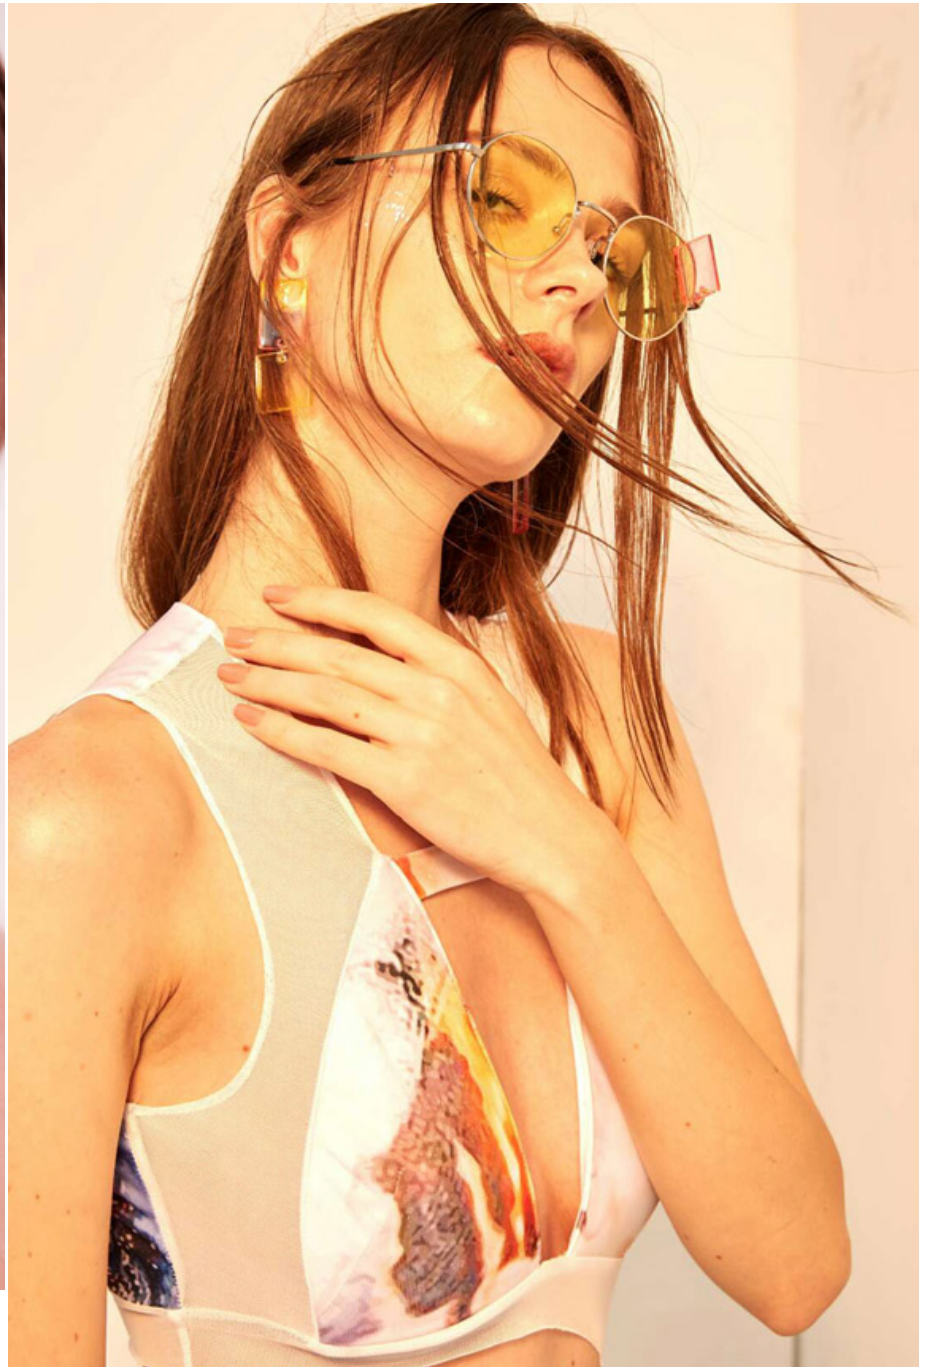

NEWMODEL

INNA

Height:	178 cm
Bust:	88 cm
Waist:	61 cm
Hips:	91 cm
Shoe Size:	40
Hair Colour:	blonde
Eye Colour:	blue

New Model -70 Vouliagmenis Ave – Argyroupoli, Athens 16452

T : +302109966234, E : models@newmodel.gr , S : newmodel.gr, FB : NewModel Agency, I : new_model_agency