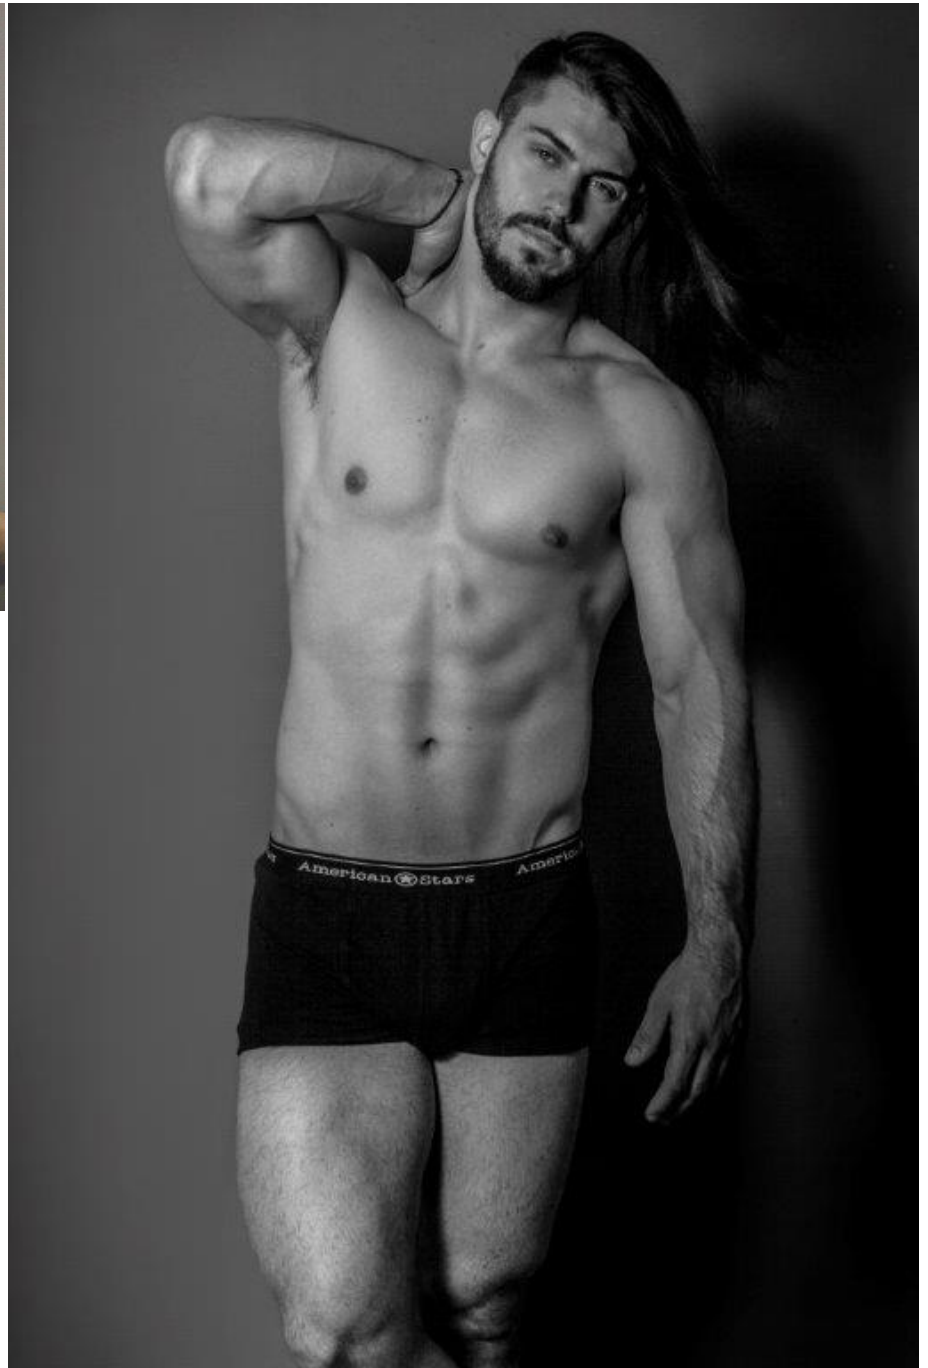

## DIMITRIS MAST

Height: 179 cm  
Bust:  
Waist:  
Hips:  
Shoe Size: 42  
Hair Colour: brown  
Eye Colour: blue

New Model -70 Vouliagmenis Ave – Argyroupoli, Athens 16452

T : +302109966234, E : models@newmodel.gr , S : newmodel.gr, FB : NewModel Agency, I : new\_model\_agency