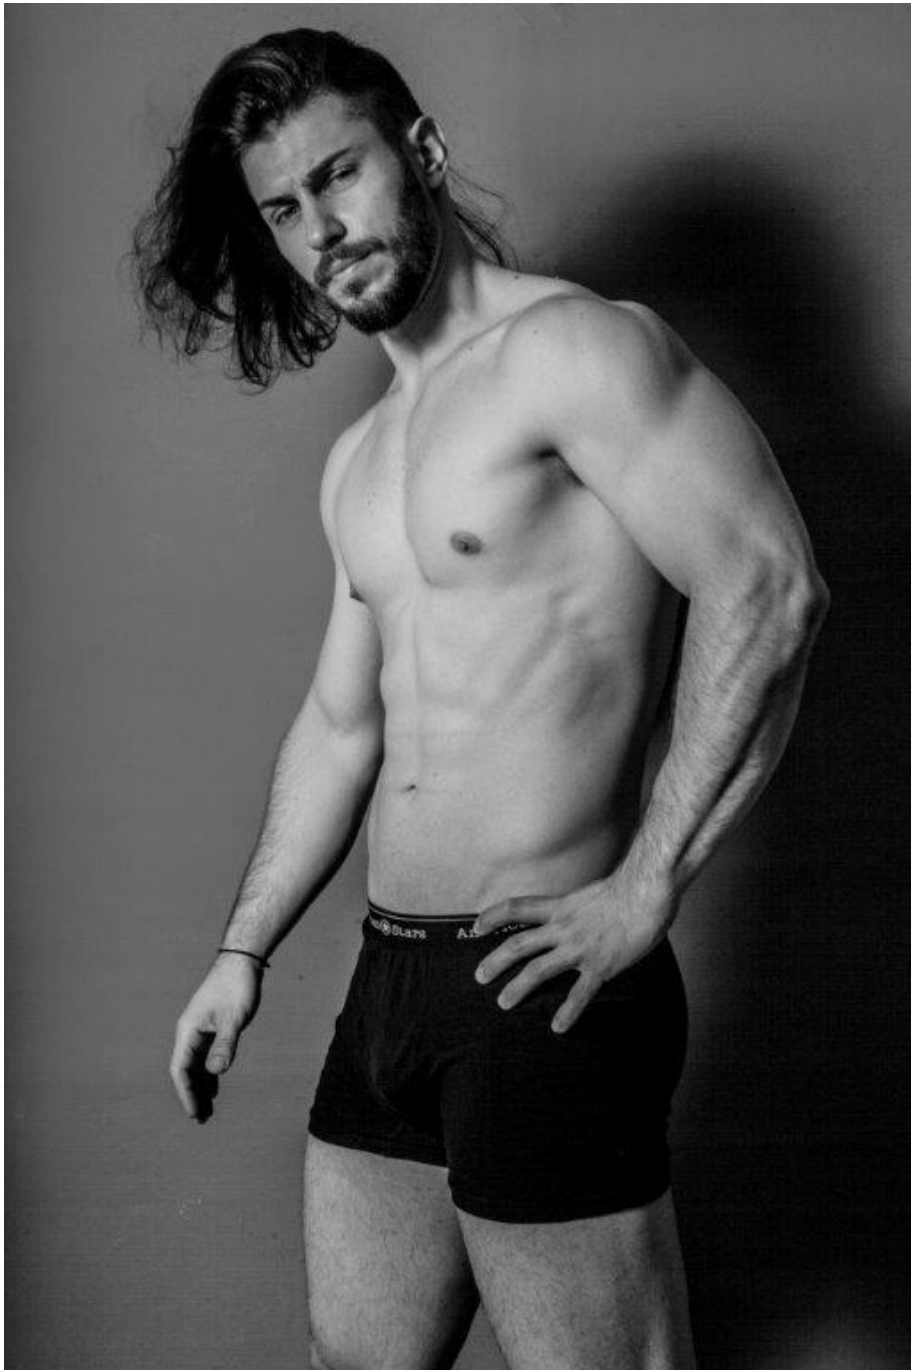

## DIMITRIS MAST

Height: 179 cm  
Bust:  
Waist:  
Hips:  
Shoe Size: 42  
Hair Colour: brown  
Eye Colour: blue

New Model -70 Vouliagmenis Ave – Argyroupoli, Athens 16452

T : +302109966234, E : models@newmodel.gr , S : newmodel.gr, FB : NewModel Agency, I : new\_model\_agency