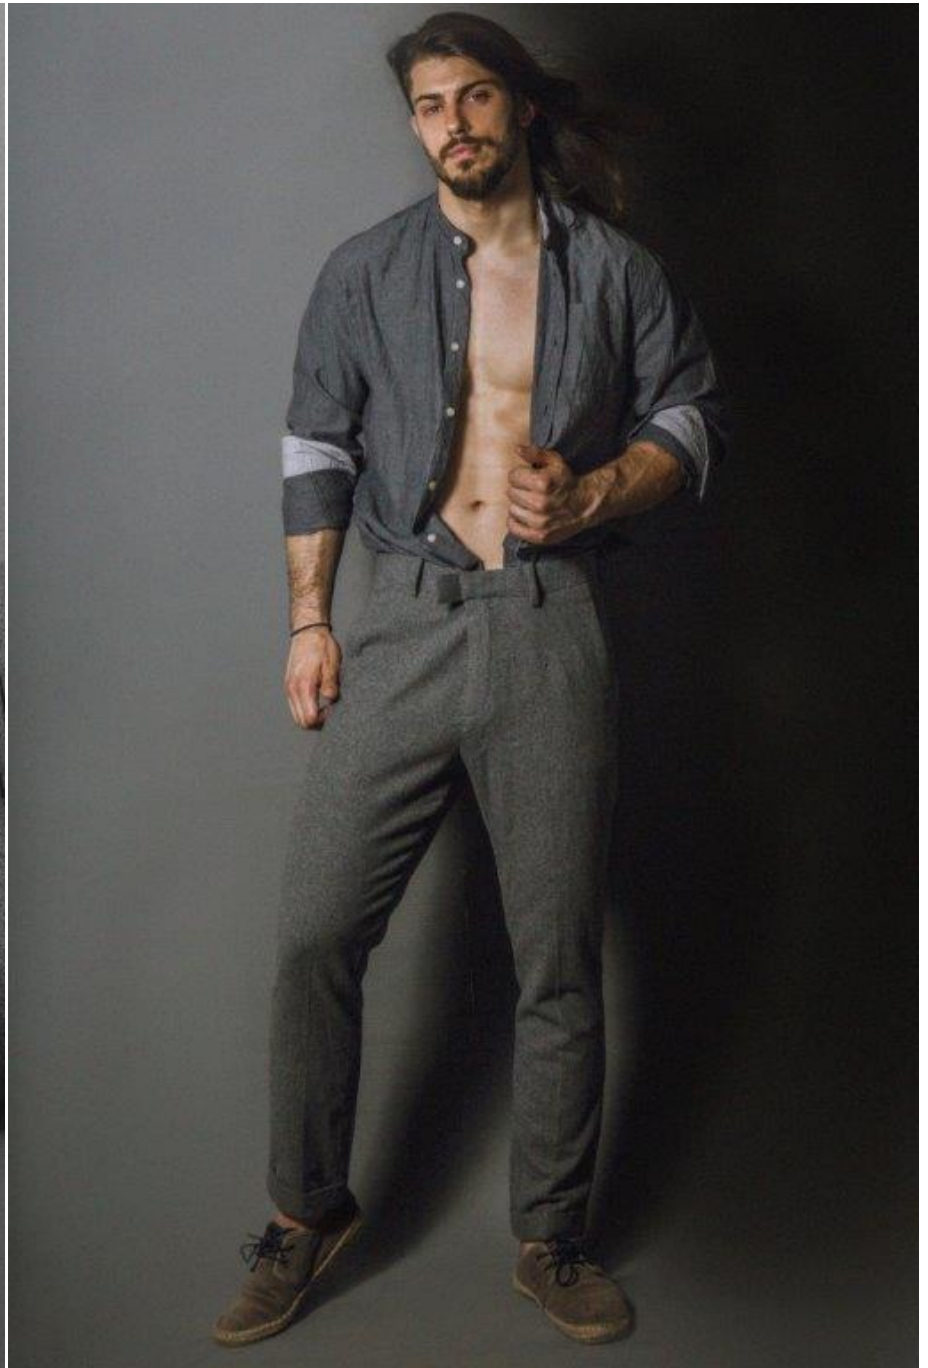

## DIMITRIS MAST

Height: 179 cm  
Bust:  
Waist:  
Hips:  
Shoe Size: 42  
Hair Colour: brown  
Eye Colour: blue

New Model -70 Vouliagmenis Ave – Argyroupoli, Athens 16452

T : +302109966234, E : models@newmodel.gr , S : newmodel.gr, FB : NewModel Agency, I : new\_model\_agency