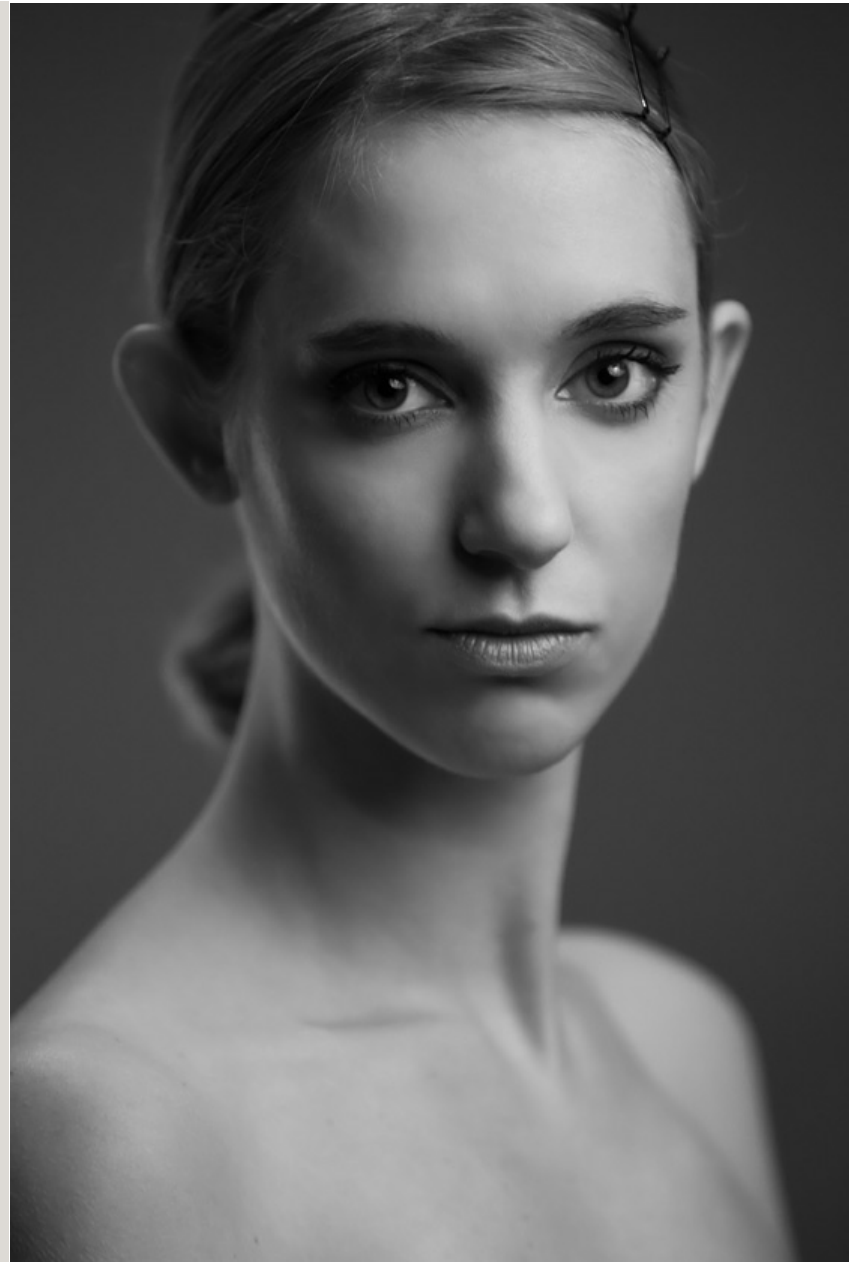

NEWMODEL

MARILENA

Height:	177 cm
Bust:	82 cm
Waist:	60 cm
Hips:	89 cm
Shoe Size:	40
Hair Colour:	light brown
Eye Colour:	blue

New Model -70 Vouliagmenis Ave – Argyroupoli, Athens 16452

T : +302109966234, E : models@newmodel.gr , S : newmodel.gr, FB : NewModel Agency, I : new_model_agency