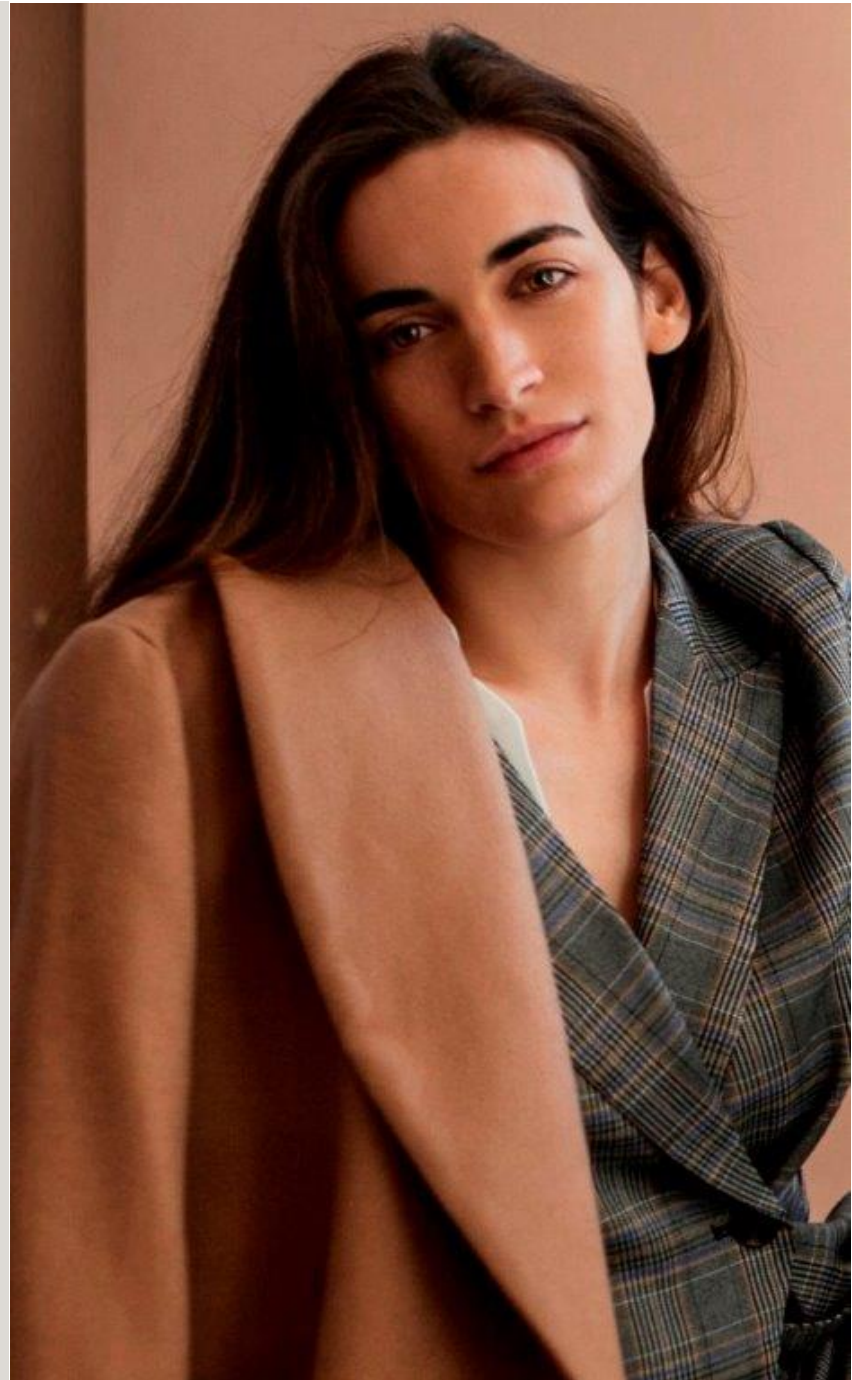

NEWMODEL

ELENI TER

| | |
|--------------|--------|
| Height: | 175 cm |
| Bust: | 85 cm |
| Waist: | 61 cm |
| Hips: | 91 cm |
| Shoe Size: | 40 |
| Hair Colour: | brown |
| Eye Colour: | brown |

New Model -70 Vouliagmenis Ave – Argyroupoli, Athens 16452
T : +302109966234, E : models@newmodel.gr , S : newmodel.gr, FB : NewModel Agency, I : new_model_agency