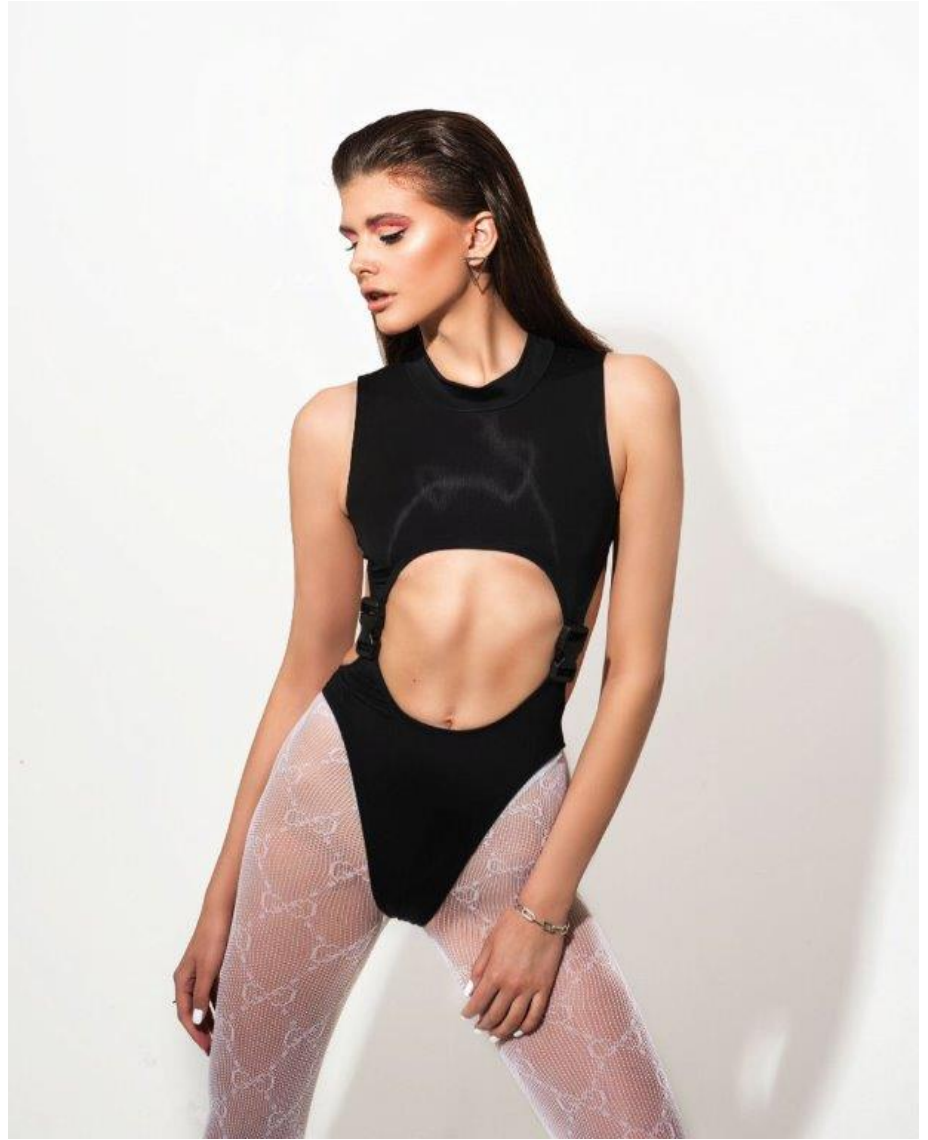

NEWMODEL

ALENA

Height:	180 cm
Bust:	83 cm
Waist:	61 cm
Hips:	90 cm
Shoe Size:	40
Hair Colour:	brown
Eye Colour:	blue

New Model -70 Vouliagmenis Ave – Argyroupoli, Athens 16452
T : +302109966234, E : models@newmodel.gr , S : newmodel.gr, FB : NewModel Agency, I : new_model_agency