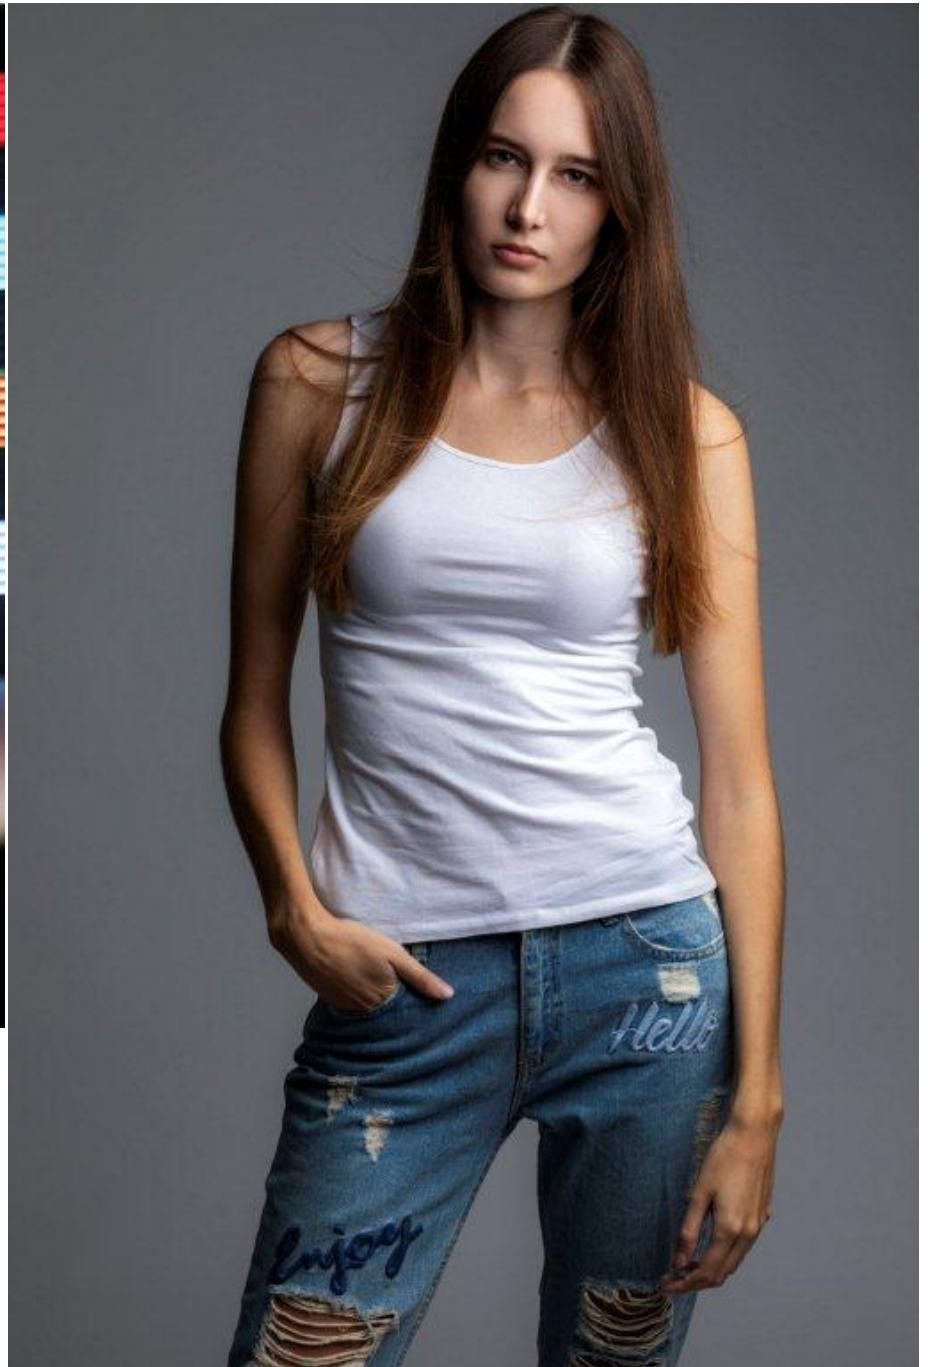

## MARIJA

Height:	180 cm
Bust:	85 cm
Waist:	60 cm
Hips:	90 cm
Shoe Size:	40
Hair Colour:	brown
Eye Colour:	blue

New Model -70 Vouliagmenis Ave – Argyroupoli, Athens 16452

T : +302109966234, E : models@newmodel.gr , S : newmodel.gr, FB : NewModel Agency, I : new\_model\_agency