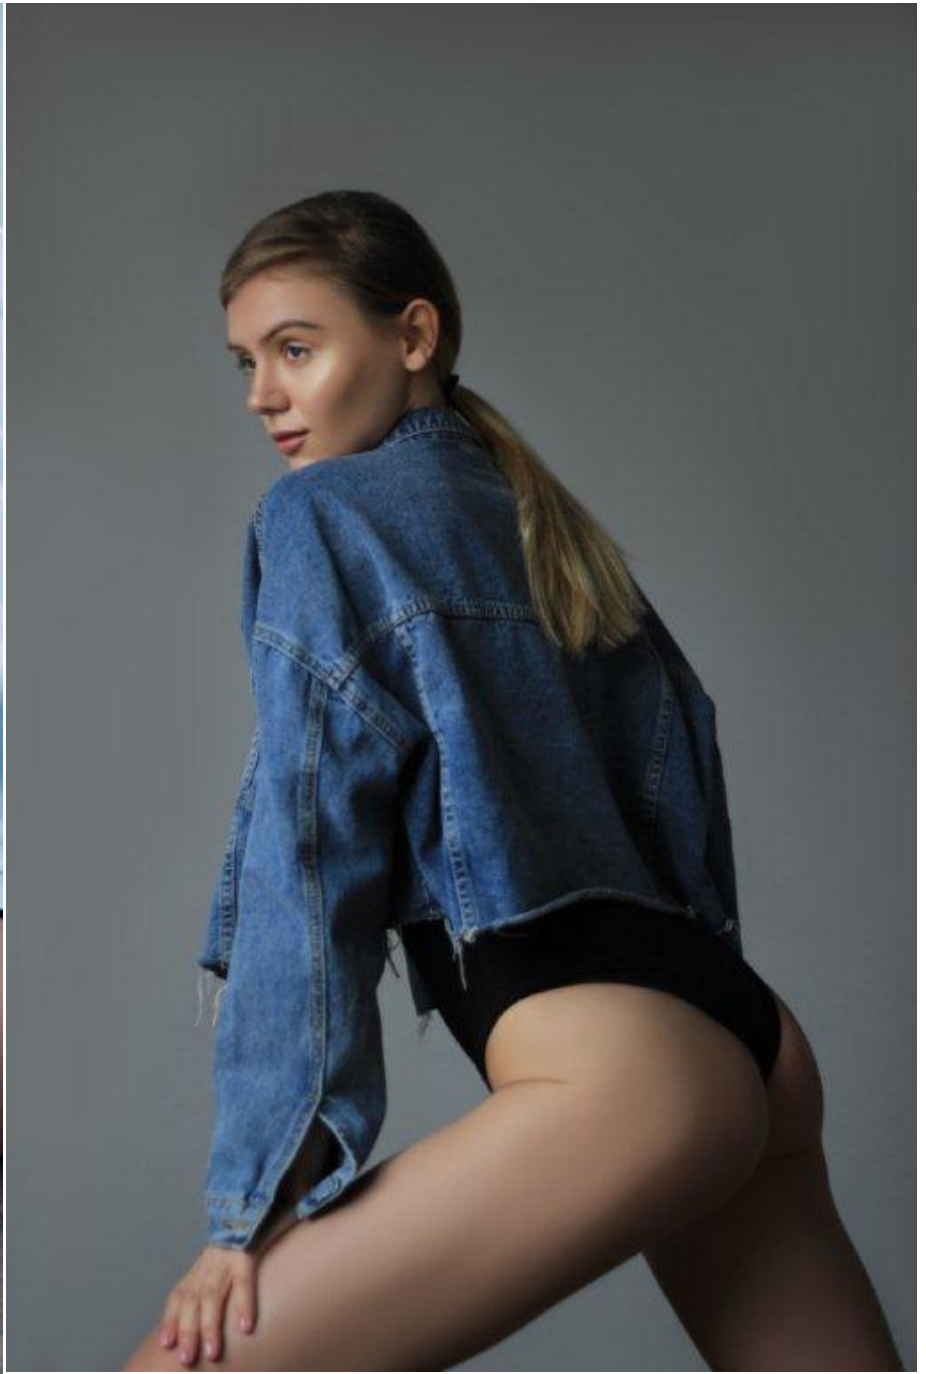

## CLAIRE

Height:	178 cm
Bust:	83 cm
Waist:	60 cm
Hips:	89 cm
Shoe Size:	40
Hair Colour:	blonde
Eye Colour:	blue

New Model -70 Vouliagmenis Ave – Argyroupoli, Athens 16452

T : +302109966234, E : models@newmodel.gr , S : newmodel.gr, FB : NewModel Agency, I : new\_model\_agency