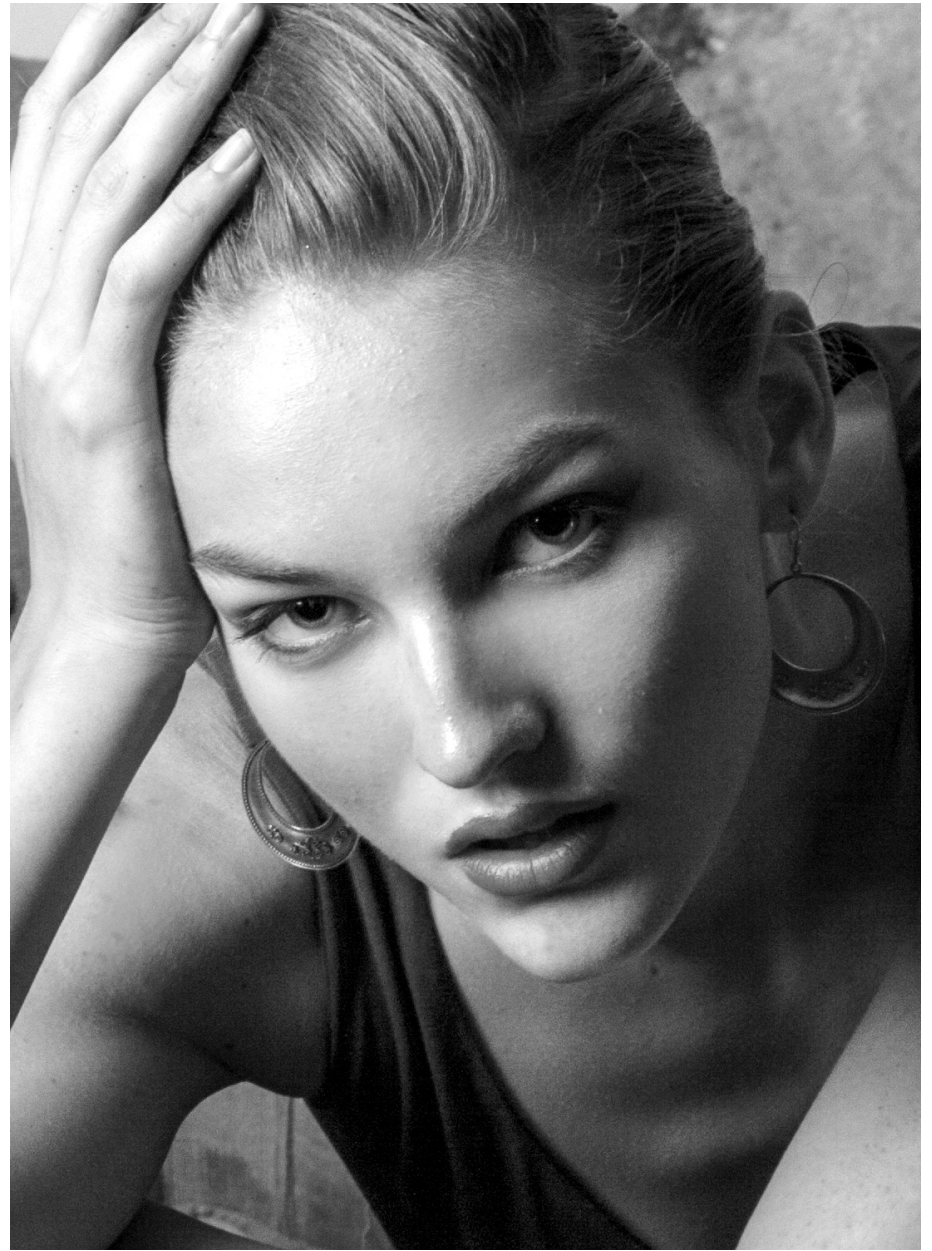

NEWMODEL

LILLY

Height:	174 cm
Bust:	84 cm
Waist:	60 cm
Hips:	89 cm
Shoe Size:	40
Hair Colour:	blonde
Eye Colour:	blue

New Model -70 Vouliagmenis Ave – Argyroupoli, Athens 16452
T : +302109966234, E : models@newmodel.gr , S : newmodel.gr, FB : NewModel Agency, I : new_model_agency