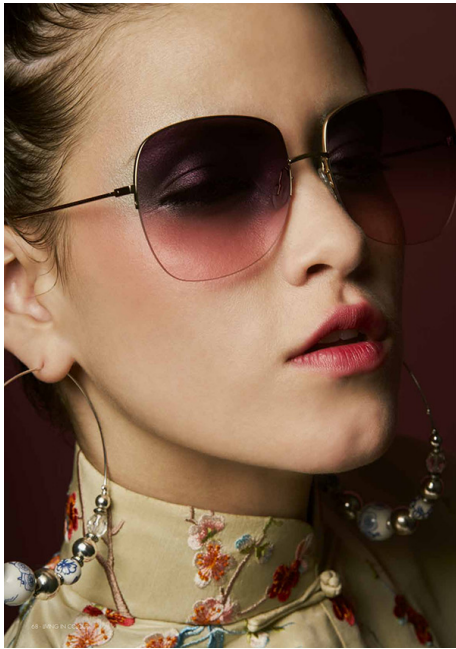

WING BY COOLR - 08

#Batikkadine