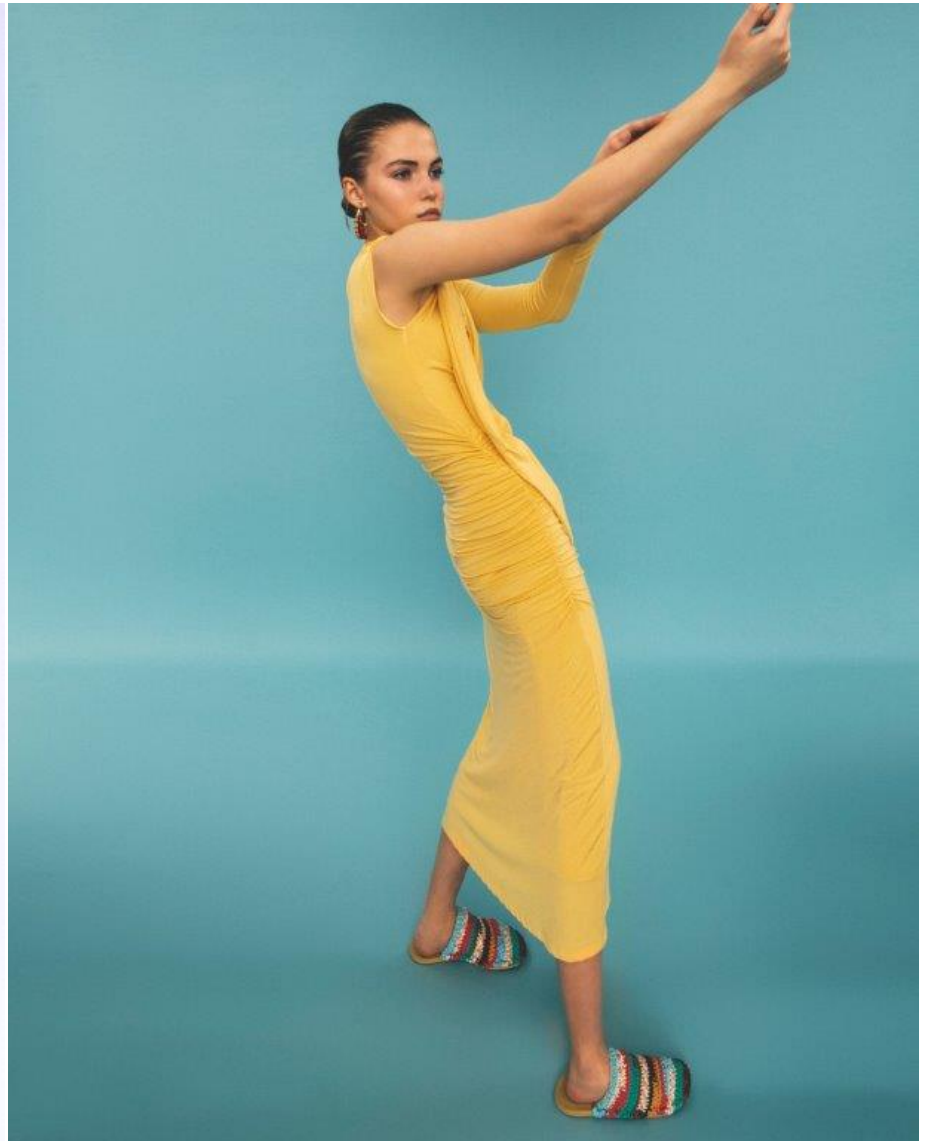

NEWMODEL

DARIA

Height:	177 cm
Bust:	81 cm
Waist:	59 cm
Hips:	89 cm
Shoe Size:	39
Hair Colour:	light brown
Eye Colour:	blue

New Model -70 Vouliagmenis Ave – Argyroupoli, Athens 16452
T : +302109966234, E : models@newmodel.gr , S : newmodel.gr, FB : NewModel Agency, I : new_model_agency