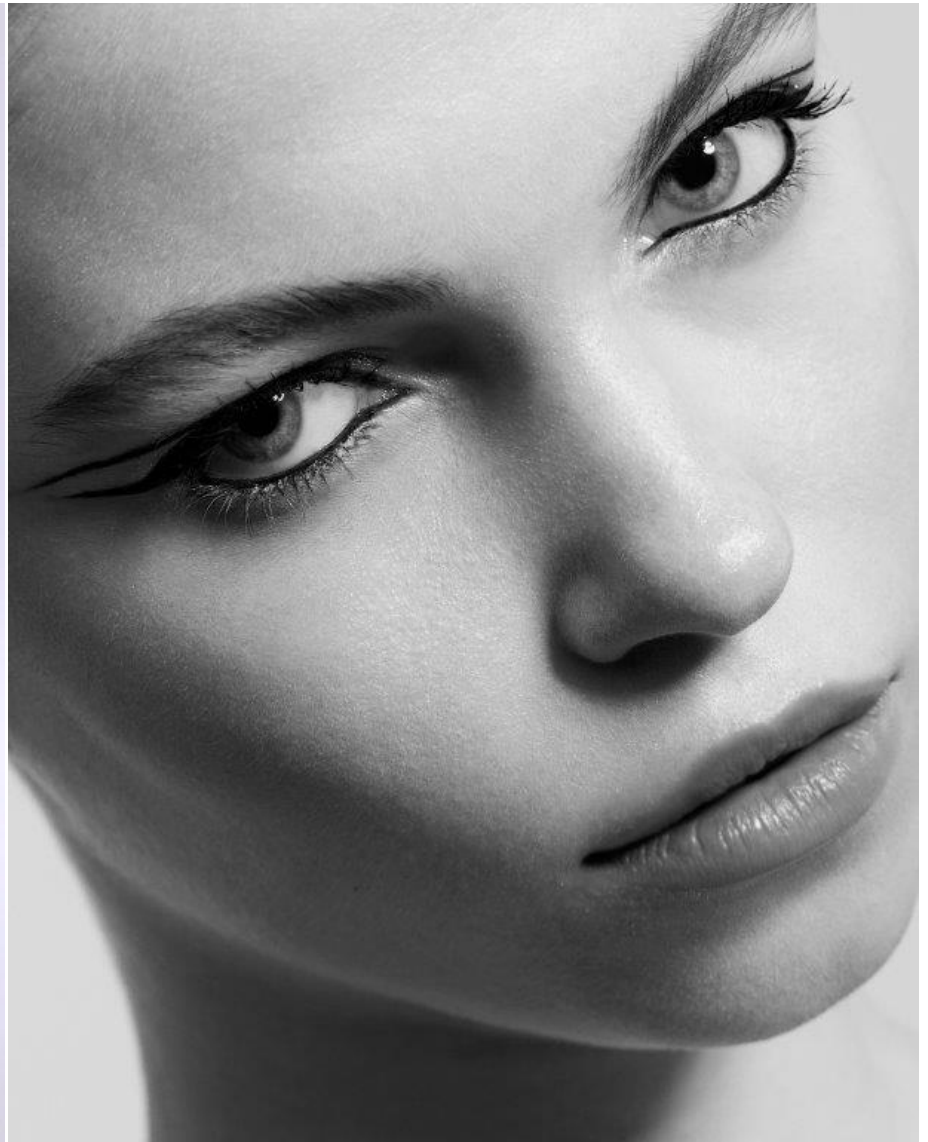

NEWMODEL

DARIA

Height:	177 cm
Bust:	81 cm
Waist:	59 cm
Hips:	89 cm
Shoe Size:	39
Hair Colour:	light brown
Eye Colour:	blue

New Model -70 Vouliagmenis Ave – Argyroupoli, Athens 16452
T : +302109966234, E : models@newmodel.gr , S : newmodel.gr, FB : NewModel Agency, I : new_model_agency