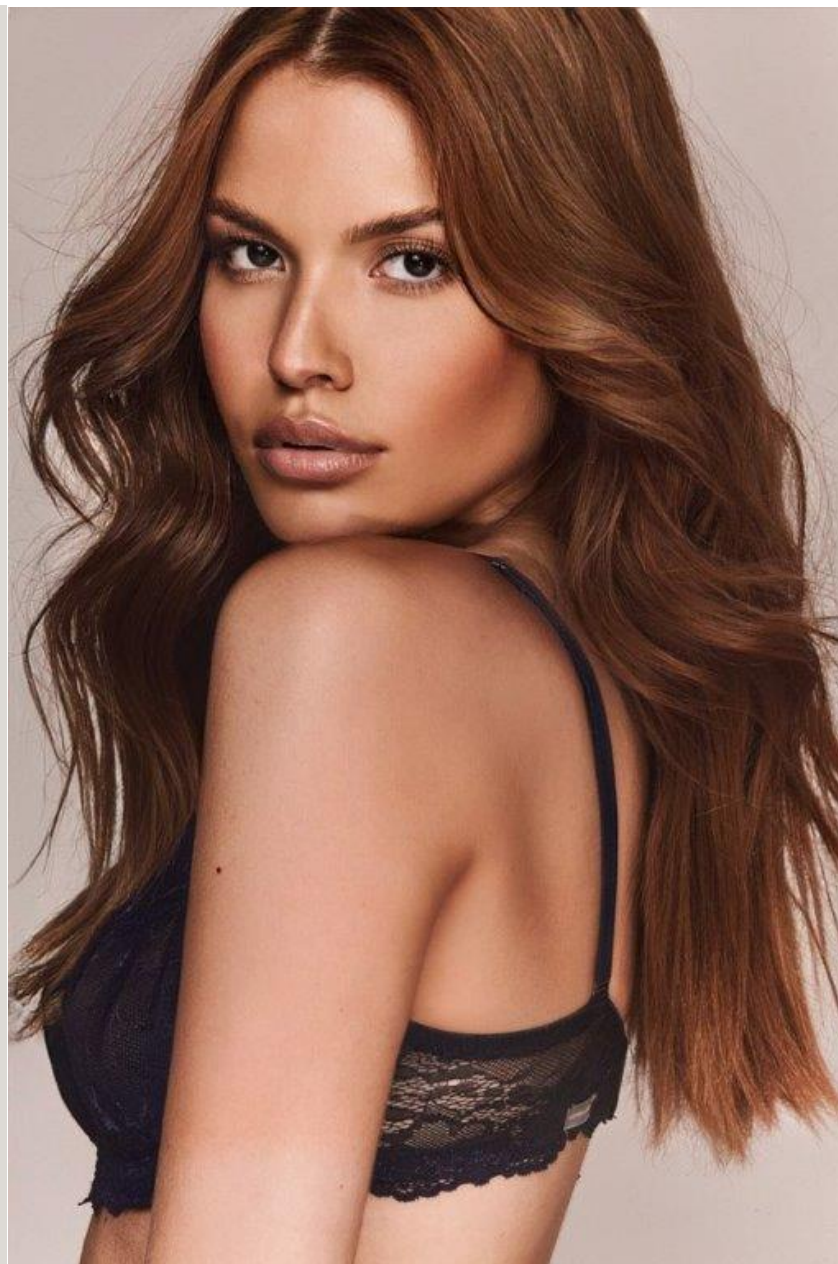

NEWMODEL

LINNA

Height:	178 cm
Bust:	83 cm
Waist:	60 cm
Hips:	89 cm
Shoe Size:	39
Hair Colour:	reddish brown
Eye Colour:	brown

New Model -70 Vouliagmenis Ave – Argyroupoli, Athens 16452
T : +302109966234, E : models@newmodel.gr , S : newmodel.gr, FB : NewModel Agency, I : new_model_agency