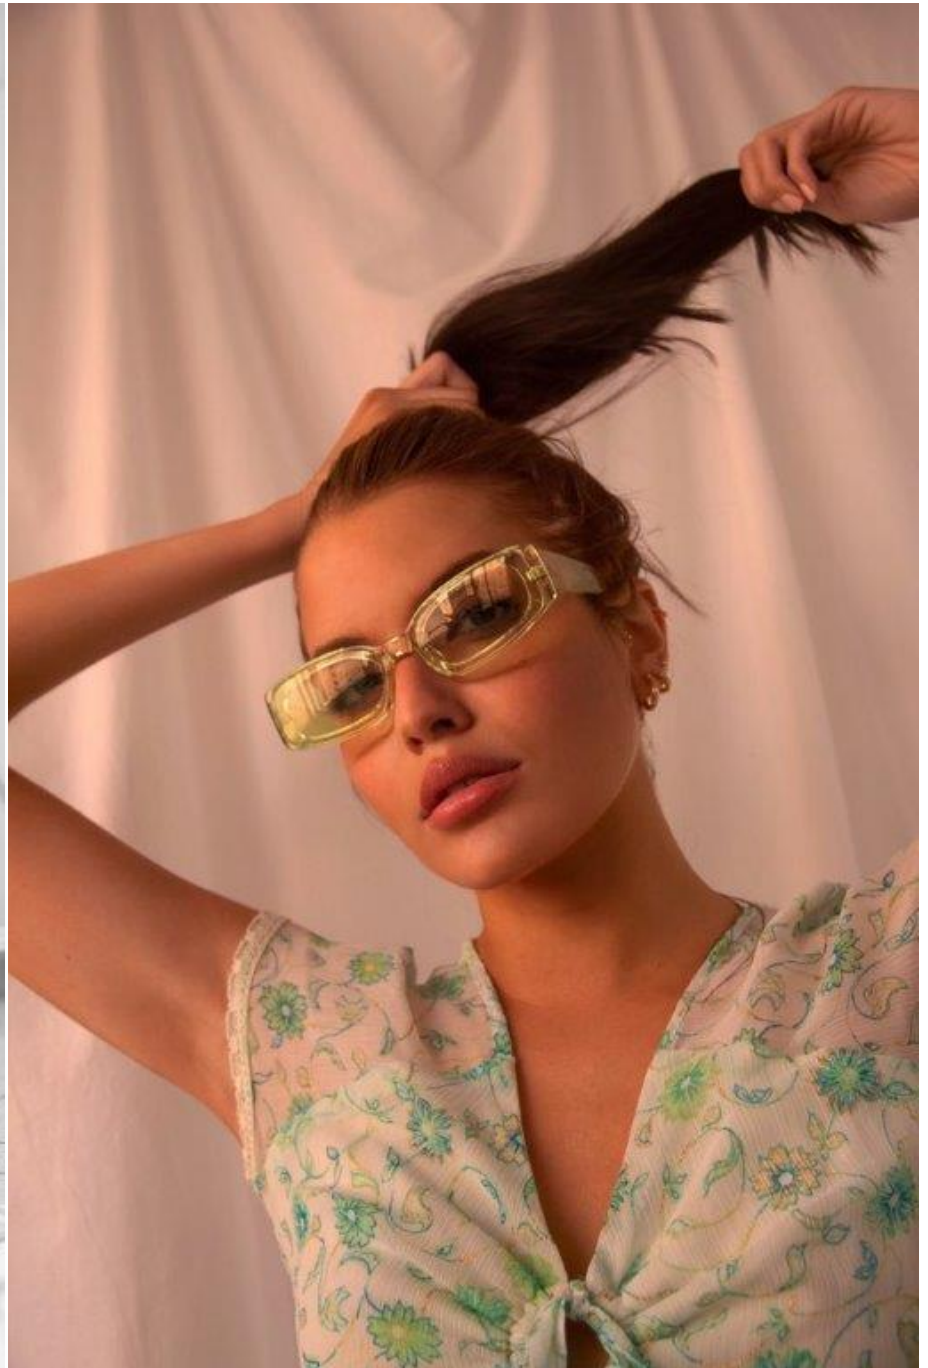

NEWMODEL

LINNA

Height:	178 cm
Bust:	83 cm
Waist:	60 cm
Hips:	89 cm
Shoe Size:	39
Hair Colour:	reddish brown
Eye Colour:	brown

New Model -70 Vouliagmenis Ave – Argyroupoli, Athens 16452
T : +302109966234, E : models@newmodel.gr , S : newmodel.gr, FB : NewModel Agency, I : new_model_agency