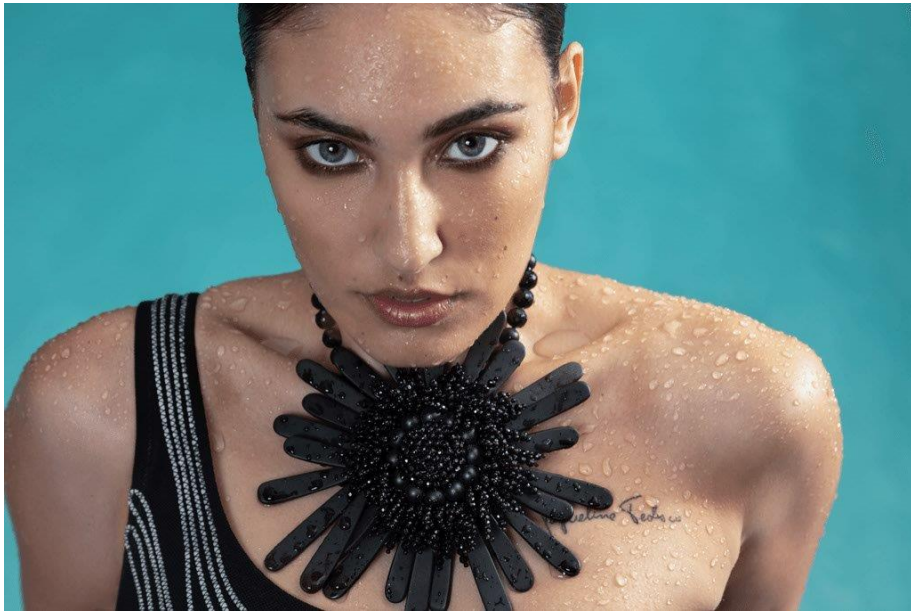

NEWMODEL

VICTORIA

Height:	176 cm
Bust:	86 cm
Waist:	61 cm
Hips:	92 cm
Shoe Size:	39
Hair Colour:	brown
Eye Colour:	green

New Model -70 Vouliagmenis Ave – Argyroupoli, Athens 16452
T : +302109966234, E : models@newmodel.gr , S : newmodel.gr, FB : NewModel Agency, I : new_model_agency