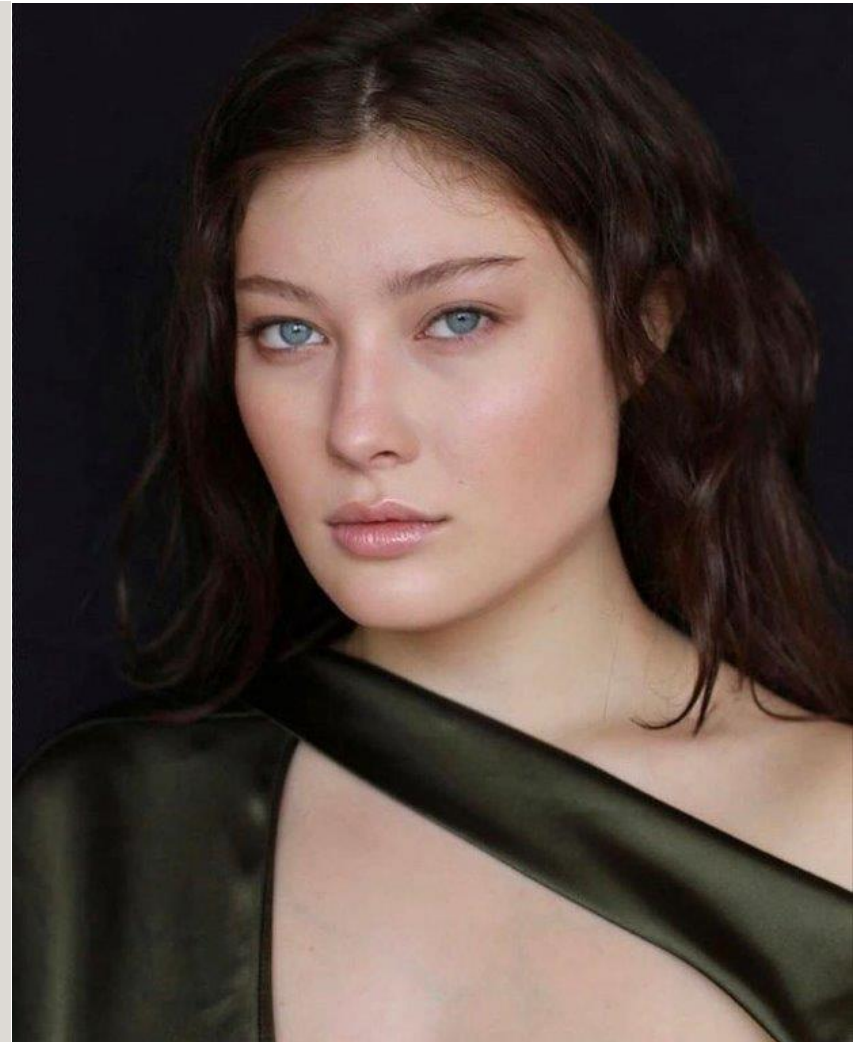

NEWMODEL

VIKTORIA Plus Size Model

Height:	175 cm
Bust:	18 cm
Waist:	85 cm
Hips:	19 cm
Shoe Size:	40
Hair Colour:	brown
Eye Colour:	blue

New Model -70 Vouliagmenis Ave – Argyroupoli, Athens 16452
T : +302109966234, E : models@newmodel.gr , S : newmodel.gr, FB : NewModel Agency, I : new_model_agency