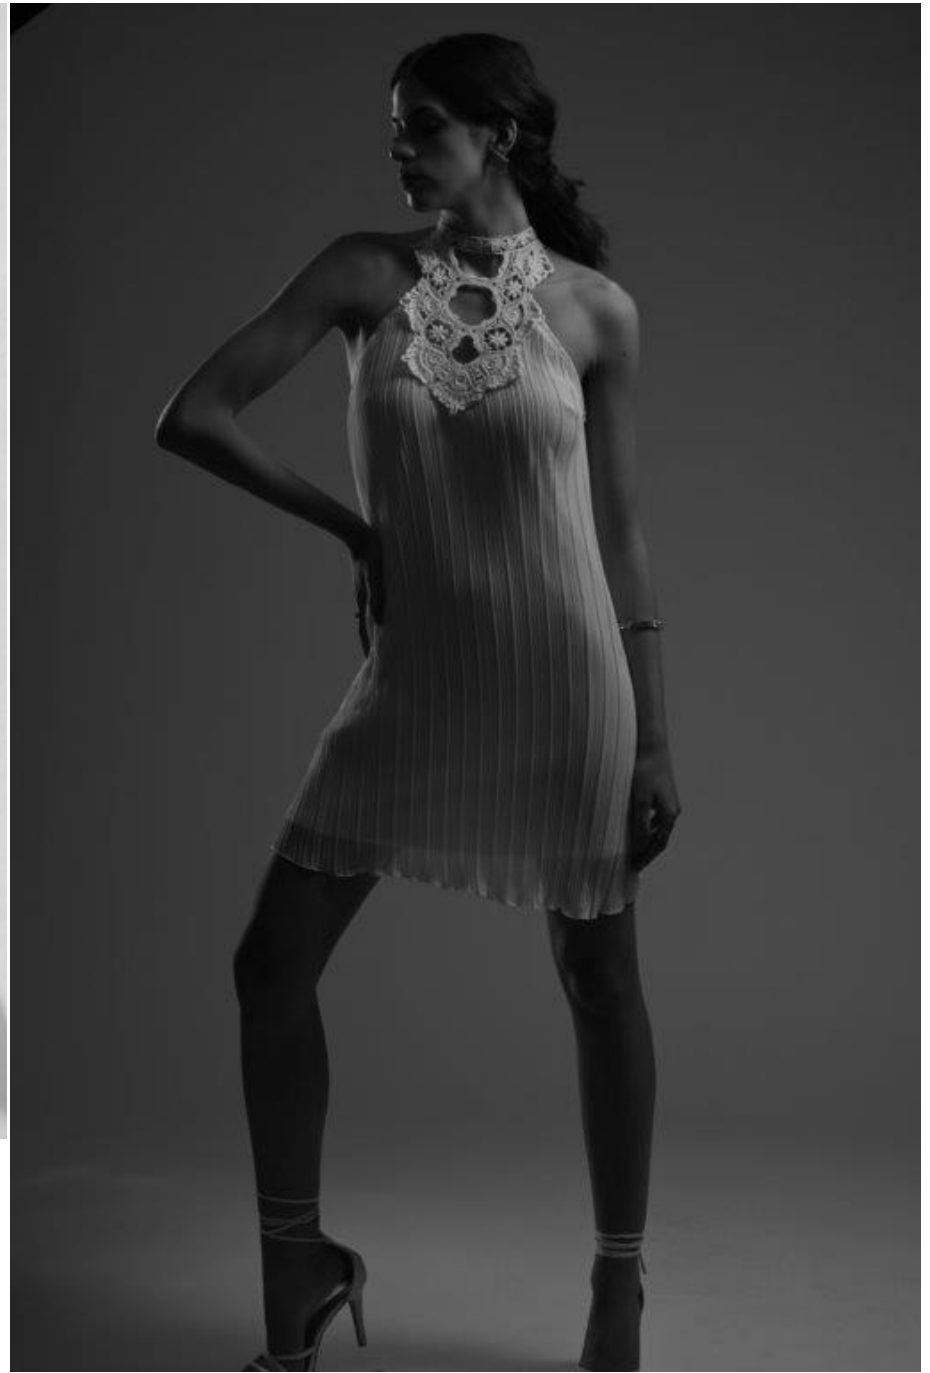

NEWMODEL

KALLIRROI

Height:	179 cm
Bust:	85 cm
Waist:	61 cm
Hips:	91 cm
Shoe Size:	40
Hair Colour:	brown
Eye Colour:	brown

New Model -70 Vouliagmenis Ave – Argyroupoli, Athens 16452
T : +302109966234, E : models@newmodel.gr , S : newmodel.gr, FB : NewModel Agency, I : new_model_agency