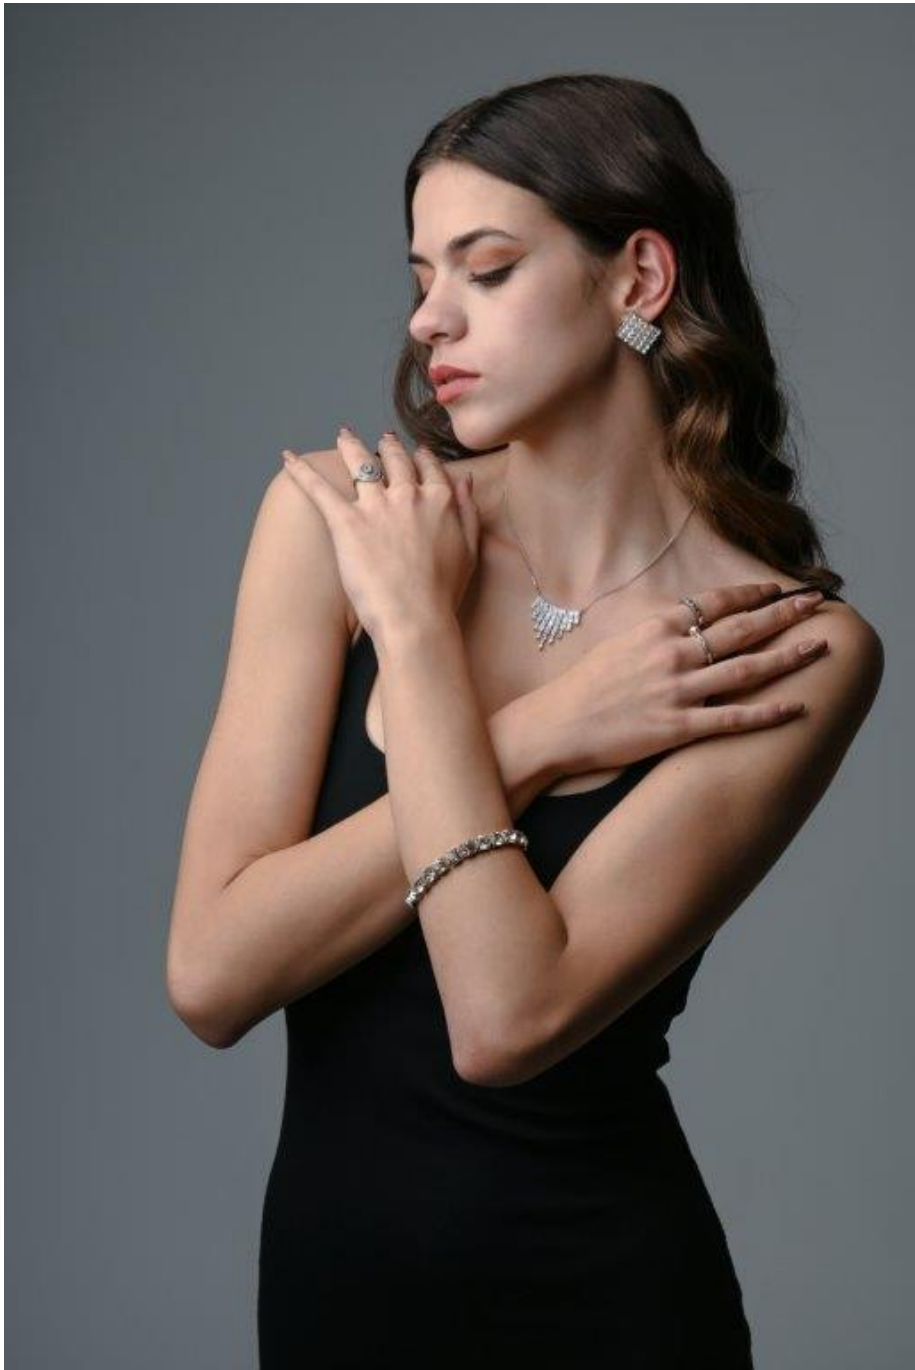

NEWMODEL

KALLIRROI

Height:	179 cm
Bust:	85 cm
Waist:	61 cm
Hips:	91 cm
Shoe Size:	40
Hair Colour:	brown
Eye Colour:	brown

New Model -70 Vouliagmenis Ave – Argyroupoli, Athens 16452
T : +302109966234, E : models@newmodel.gr , S : newmodel.gr, FB : NewModel Agency, I : new_model_agency