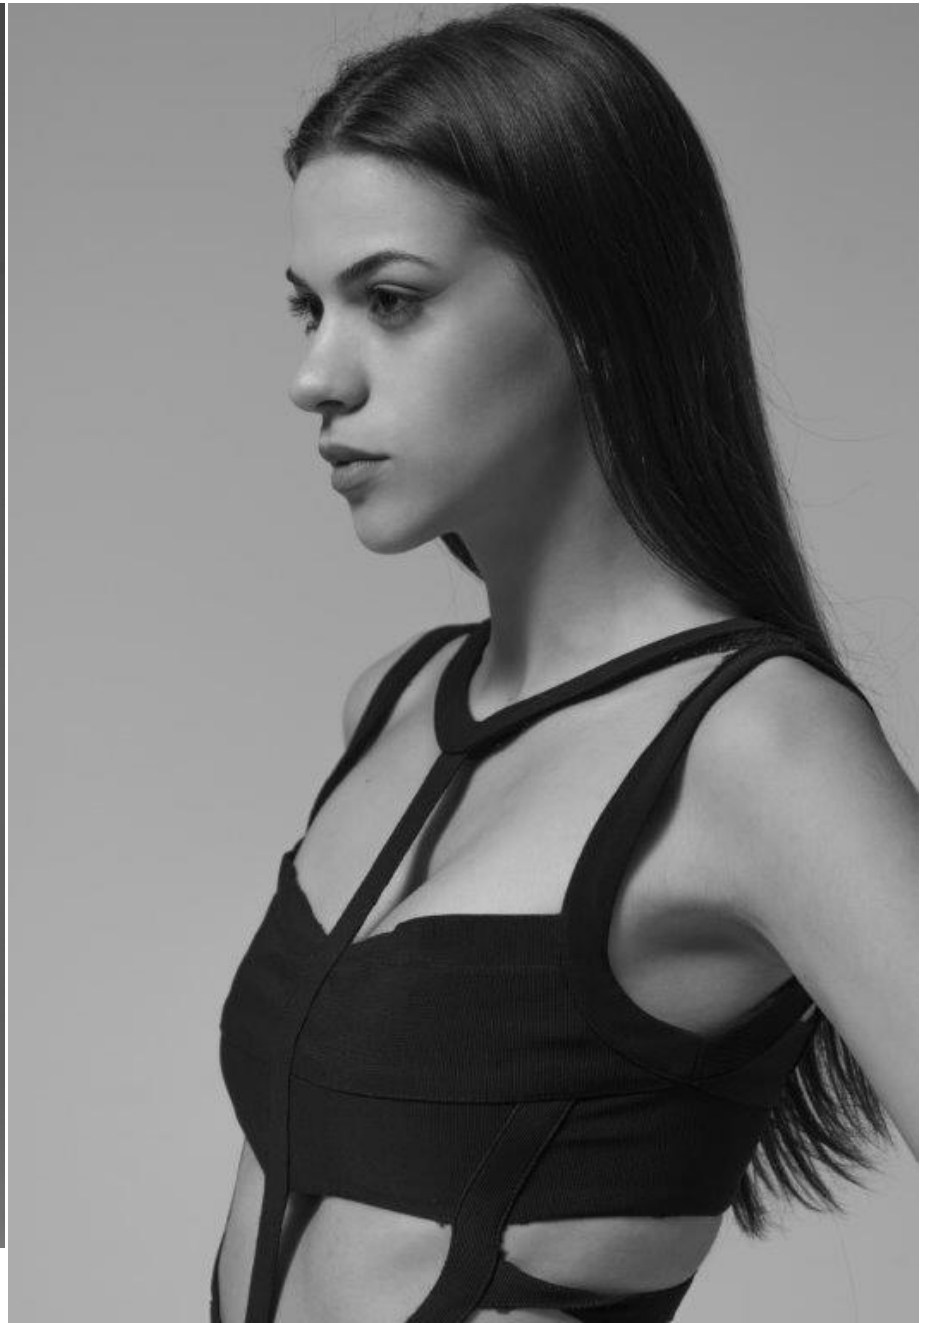

NEWMODEL

KALLIRROI

Height:	179 cm
Bust:	85 cm
Waist:	61 cm
Hips:	91 cm
Shoe Size:	40
Hair Colour:	brown
Eye Colour:	brown

New Model -70 Vouliagmenis Ave – Argyroupoli, Athens 16452
T : +302109966234, E : models@newmodel.gr , S : newmodel.gr, FB : NewModel Agency, I : new_model_agency