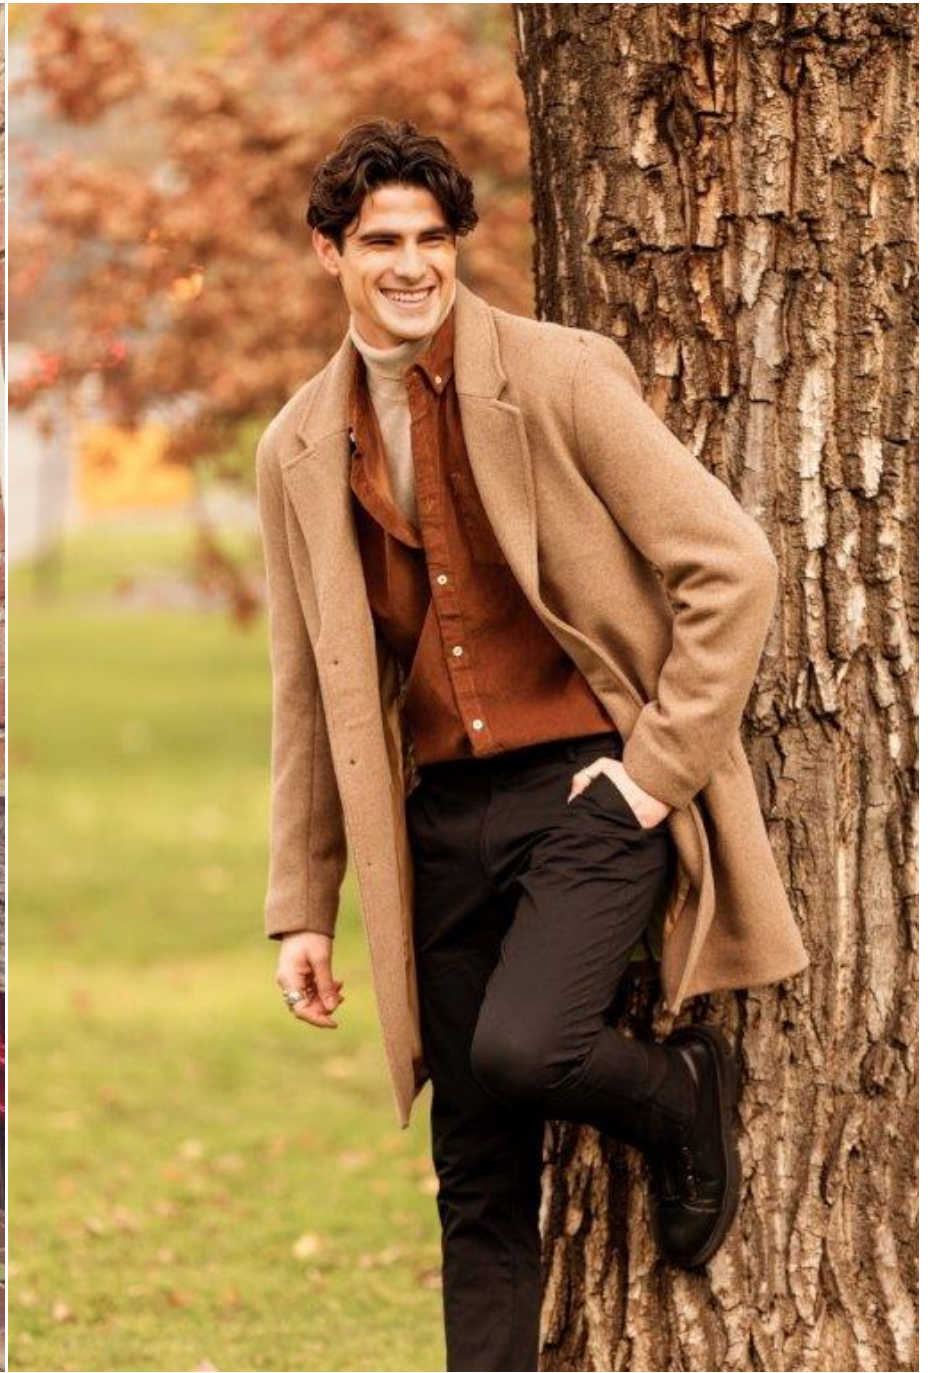

NEWMODEL

GEORGE TAK

Height:	190 cm
Bust:	96 cm
Waist:	70 cm
Hips:	95 cm
Shoe Size:	45
Hair Colour:	dark brown
Eye Colour:	hazel

New Model -70 Vouliagmenis Ave – Argyroupoli, Athens 16452
T : +302109966234, E : models@newmodel.gr , S : newmodel.gr, FB : NewModel Agency, I : new_model_agency