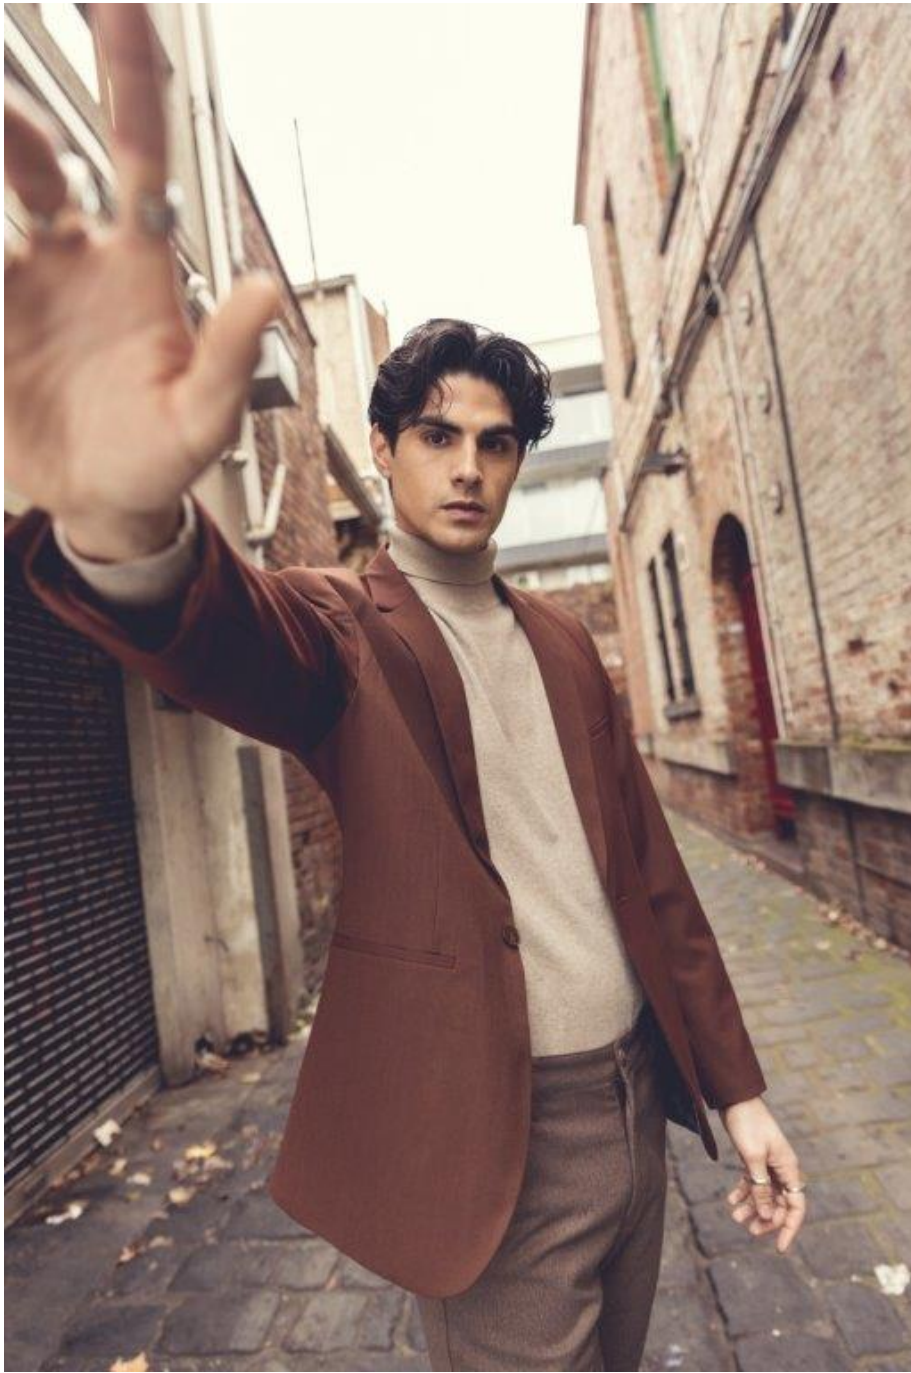

NEWMODEL

GEORGE TAK

Height:	190 cm
Bust:	96 cm
Waist:	70 cm
Hips:	95 cm
Shoe Size:	45
Hair Colour:	dark brown
Eye Colour:	hazel

New Model -70 Vouliagmenis Ave – Argyroupoli, Athens 16452
T : +302109966234, E : models@newmodel.gr , S : newmodel.gr, FB : NewModel Agency, I : new_model_agency