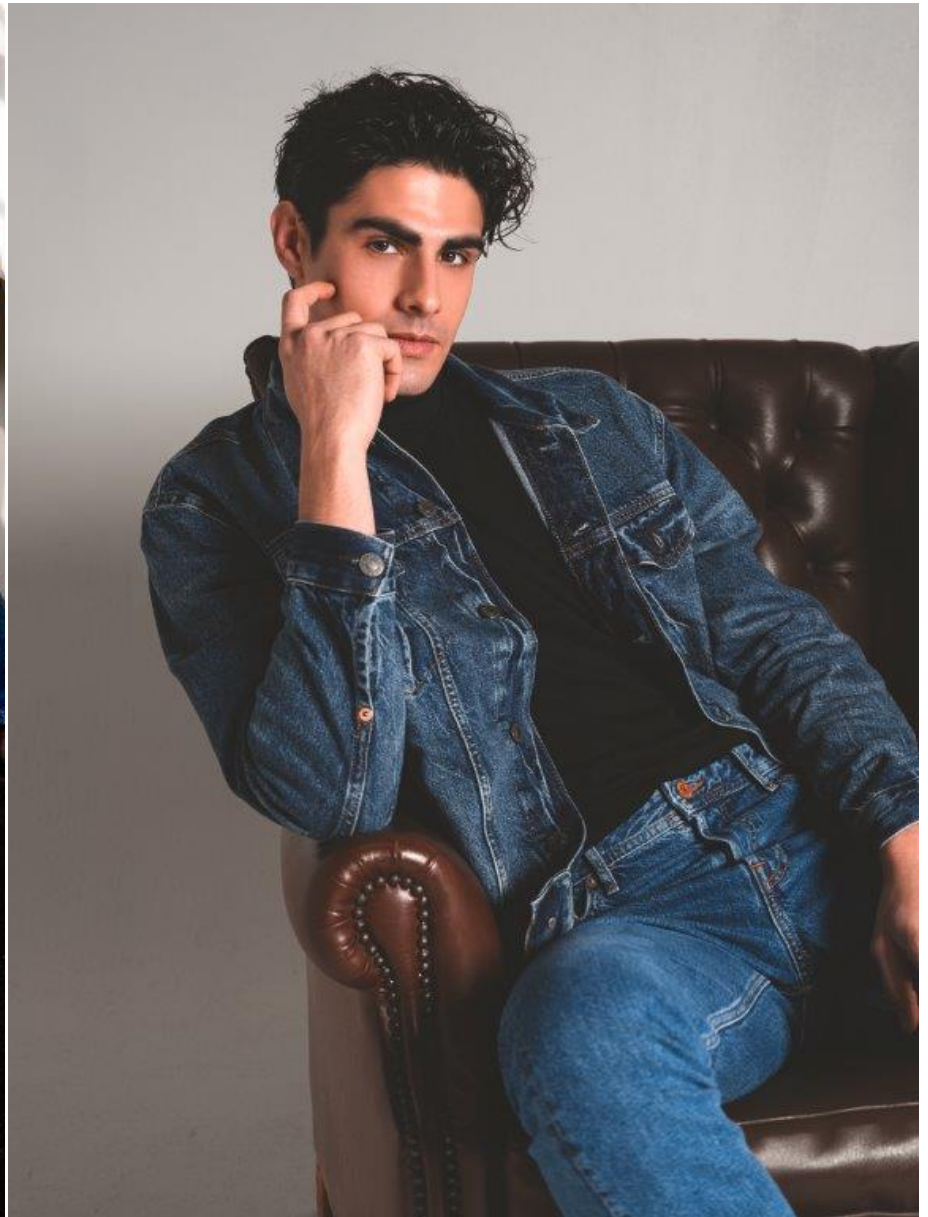

NEWMODEL

GEORGE TAK

Height:	190 cm
Bust:	96 cm
Waist:	70 cm
Hips:	95 cm
Shoe Size:	45
Hair Colour:	dark brown
Eye Colour:	hazel

New Model -70 Vouliagmenis Ave – Argyroupoli, Athens 16452
T : +302109966234, E : models@newmodel.gr , S : newmodel.gr, FB : NewModel Agency, I : new_model_agency