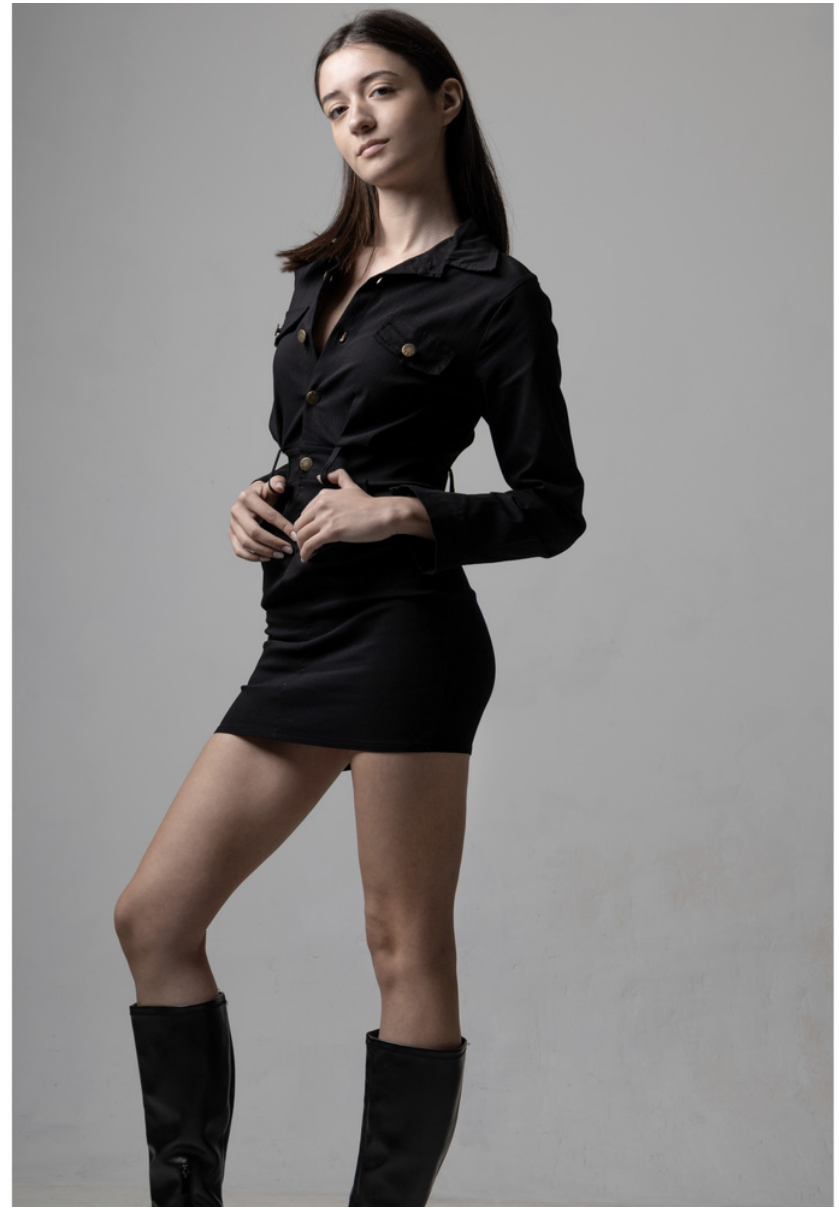

NEWMODEL

GEORGIA

Height:	172 cm
Bust:	81 cm
Waist:	60 cm
Hips:	89 cm
Shoe Size:	39
Hair Colour:	brown
Eye Colour:	hazel

New Model -70 Vouliagmenis Ave – Argyroupoli, Athens 16452

T : +302109966234, E : models@newmodel.gr , S : newmodel.gr, FB : NewModel Agency, I : new_model_agency