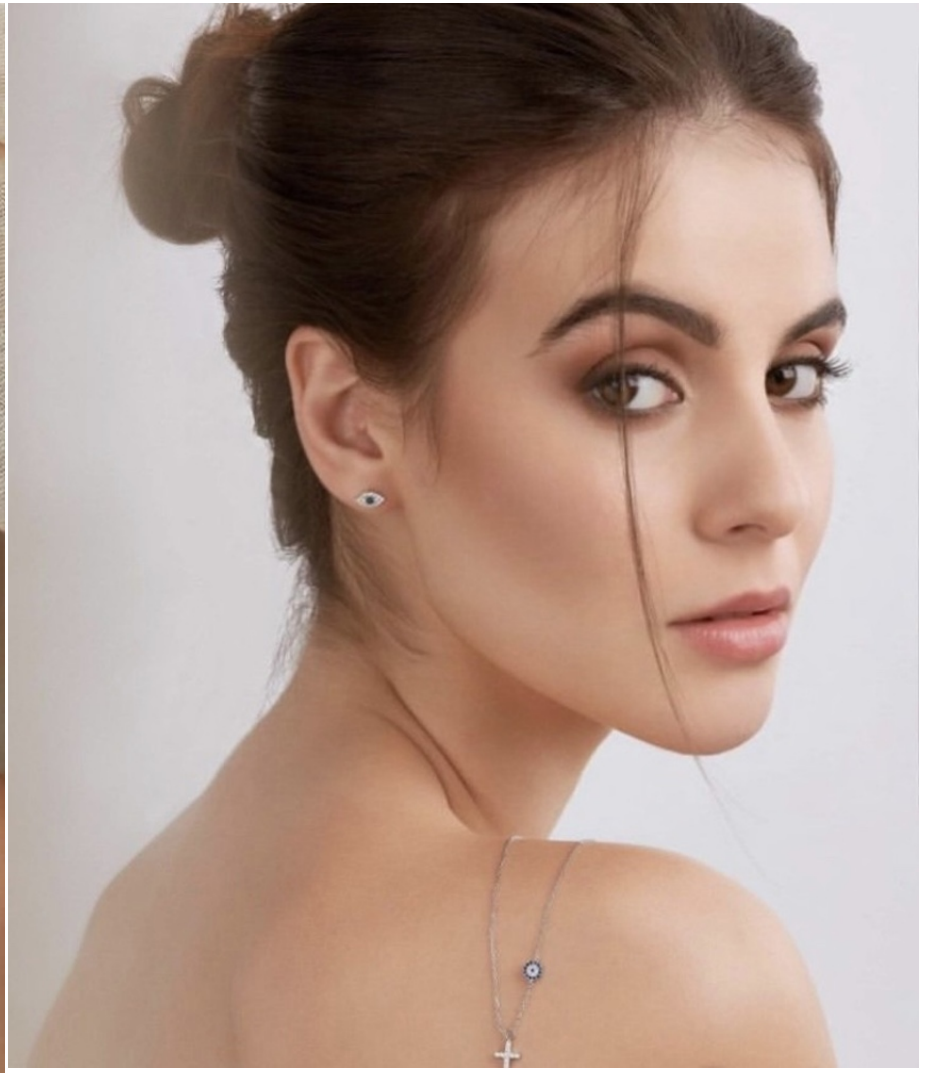

## KRISTINA

Height:	175 cm
Bust:	83 cm
Waist:	62 cm
Hips:	94 cm
Shoe Size:	39
Hair Colour:	brown
Eye Colour:	brown

New Model -70 Vouliagmenis Ave – Argyroupoli, Athens 16452

T : +302109966234, E : models@newmodel.gr , S : newmodel.gr, FB : NewModel Agency, I : new\_model\_agency