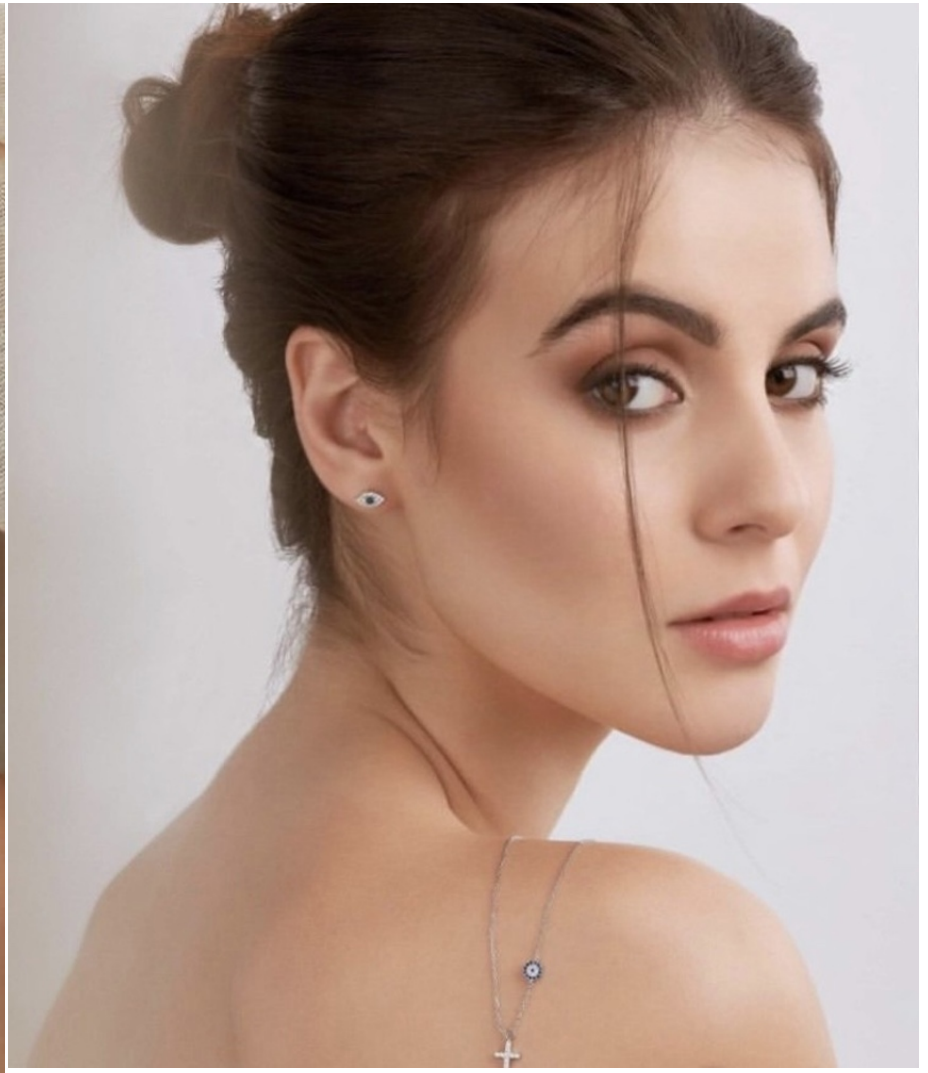

NEWMODEL

KRISTINA

Height:	175 cm
Bust:	83 cm
Waist:	62 cm
Hips:	94 cm
Shoe Size:	39
Hair Colour:	brown
Eye Colour:	brown

New Model -70 Vouliagmenis Ave – Argyroupoli, Athens 16452

T : +302109966234, E : models@newmodel.gr , S : newmodel.gr, FB : NewModel Agency, I : new_model_agency