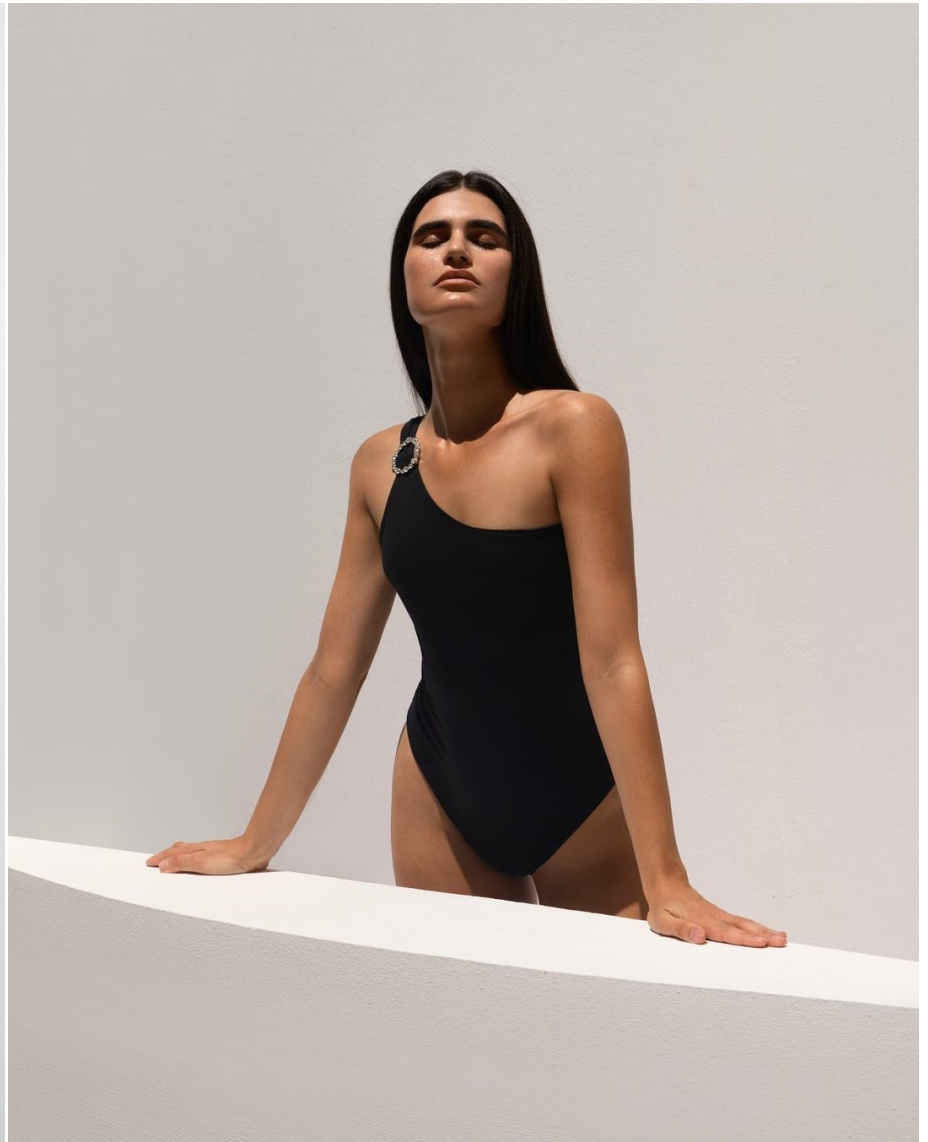

NEWMODEL

ZETA

Height:	175 cm
Bust:	86 cm
Waist:	64 cm
Hips:	93 cm
Shoe Size:	40
Hair Colour:	brown
Eye Colour:	hazel

New Model -70 Vouliagmenis Ave – Argyroupoli, Athens 16452

T : +302109966234, E : models@newmodel.gr , S : newmodel.gr, FB : NewModel Agency, I : new_model_agency