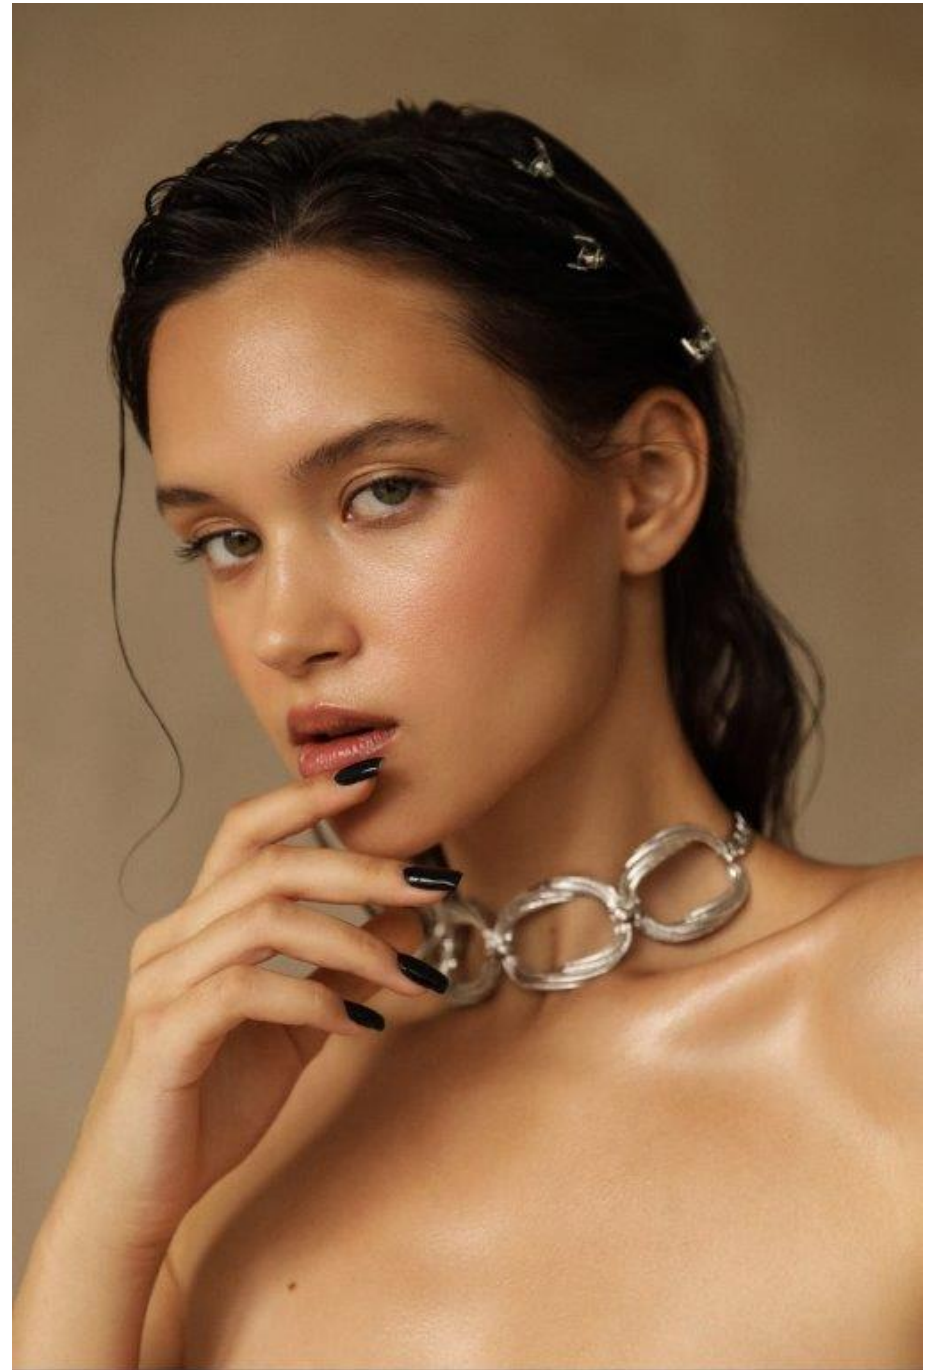

NEWMODEL

ALBINA

Height:	180 cm
Bust:	84 cm
Waist:	60 cm
Hips:	89 cm
Shoe Size:	40
Hair Colour:	brown
Eye Colour:	hazel

YVES SAINT LAURENT

THE **ICONIC CLAW**

Y