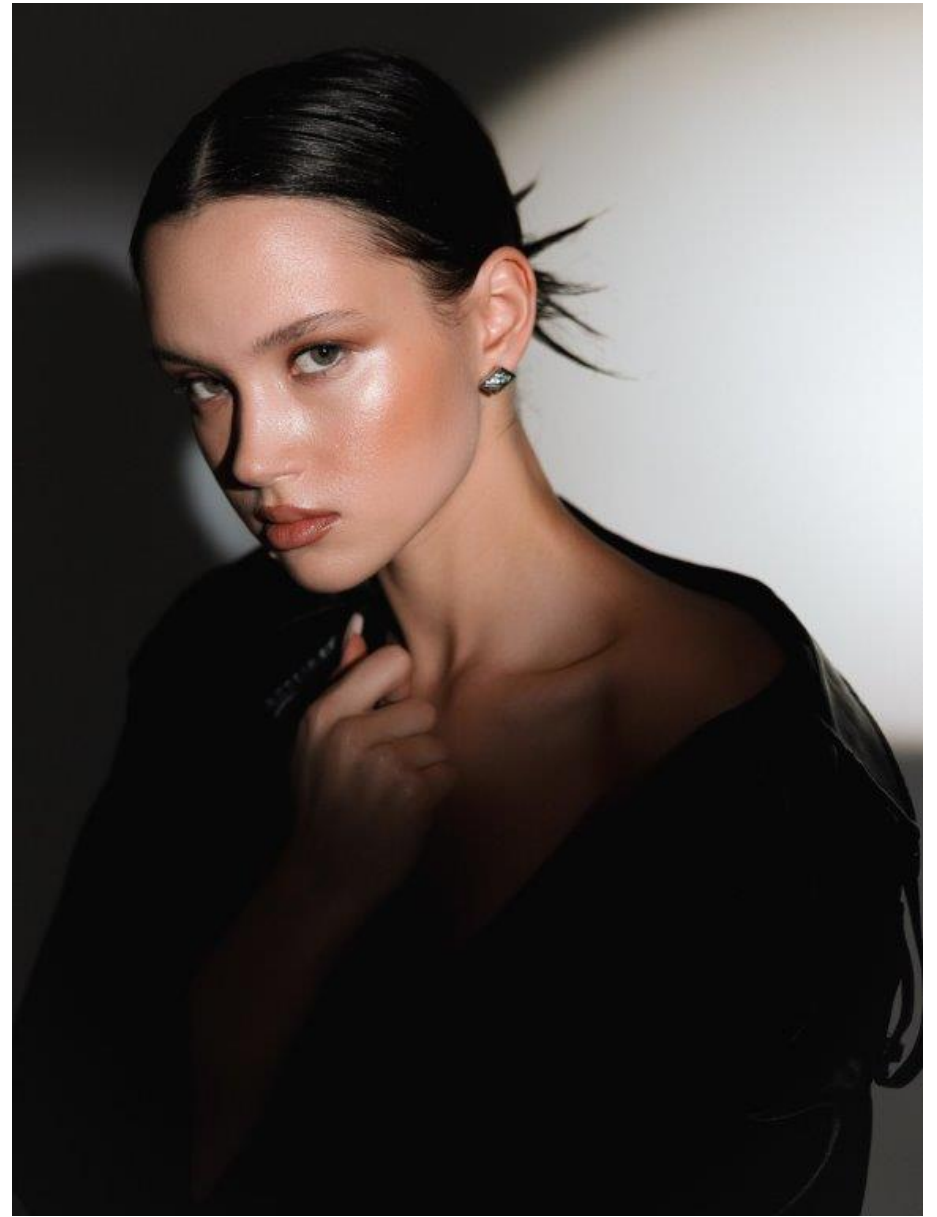

NEWMODEL

ALBINA

Height:	180 cm
Bust:	84 cm
Waist:	60 cm
Hips:	89 cm
Shoe Size:	40
Hair Colour:	brown
Eye Colour:	hazel

YVES SAINT LAURENT

THE **ICONIC CLAW**

Y