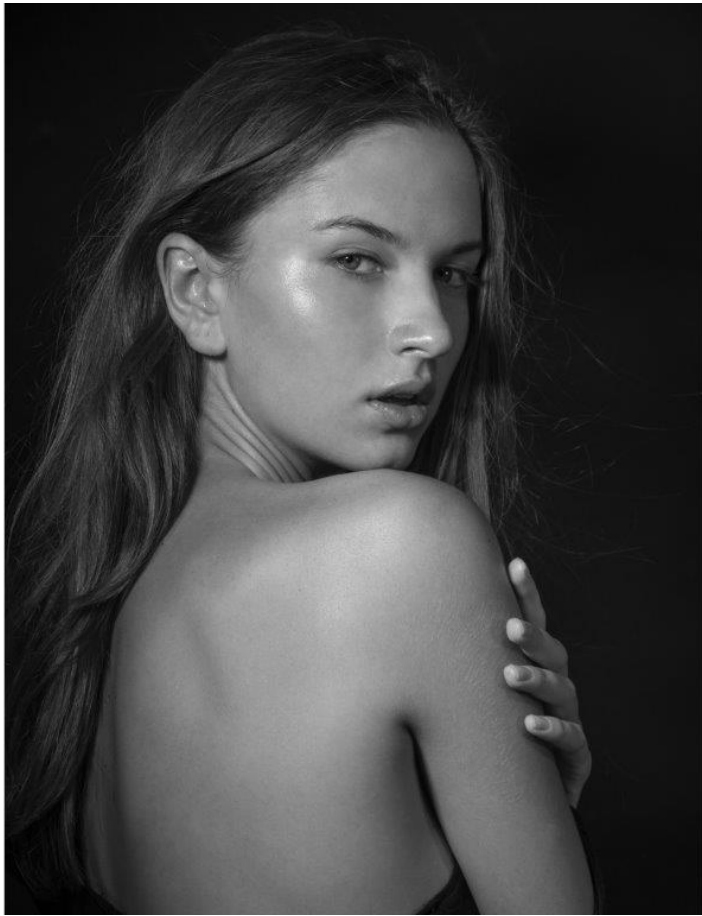

NEWMODEL

ZLATA

Height:	180 cm
Bust:	83 cm
Waist:	61 cm
Hips:	90 cm
Shoe Size:	40
Hair Colour:	brown
Eye Colour:	blue

New Model -70 Vouliagmenis Ave – Argyroupoli, Athens 16452

T : +302109966234, E : models@newmodel.gr , S : newmodel.gr, FB : NewModel Agency, I : new_model_agency