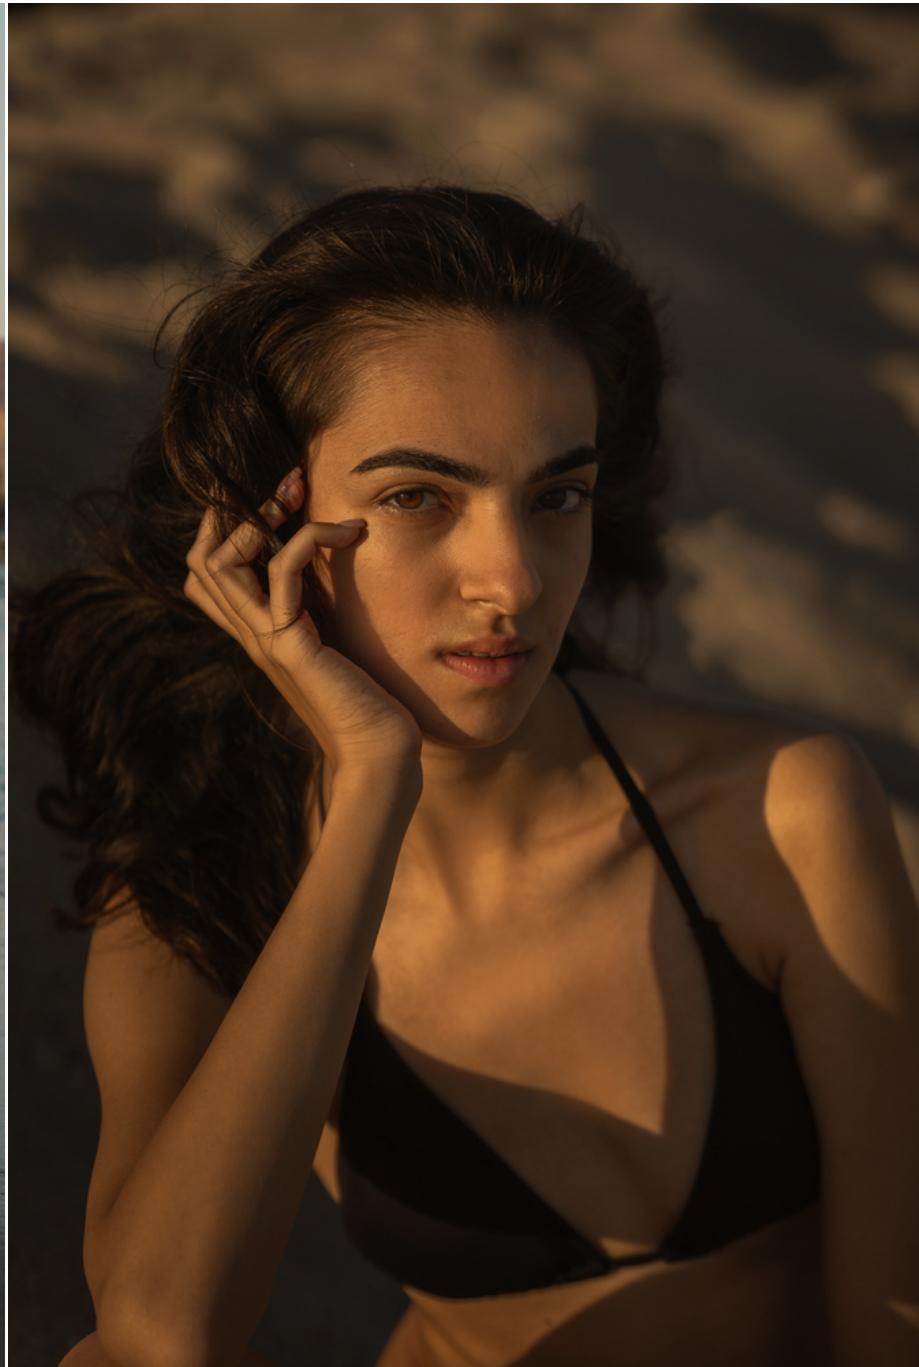

NEWMODEL

RODANTHI

Height:	170 cm
Bust:	81 cm
Waist:	61 cm
Hips:	88 cm
Shoe Size:	39
Hair Colour:	brown
Eye Colour:	brown

New Model -70 Vouliagmenis Ave – Argyroupoli, Athens 16452

T : +302109966234, E : models@newmodel.gr , S : newmodel.gr, FB : NewModel Agency, I : new_model_agency