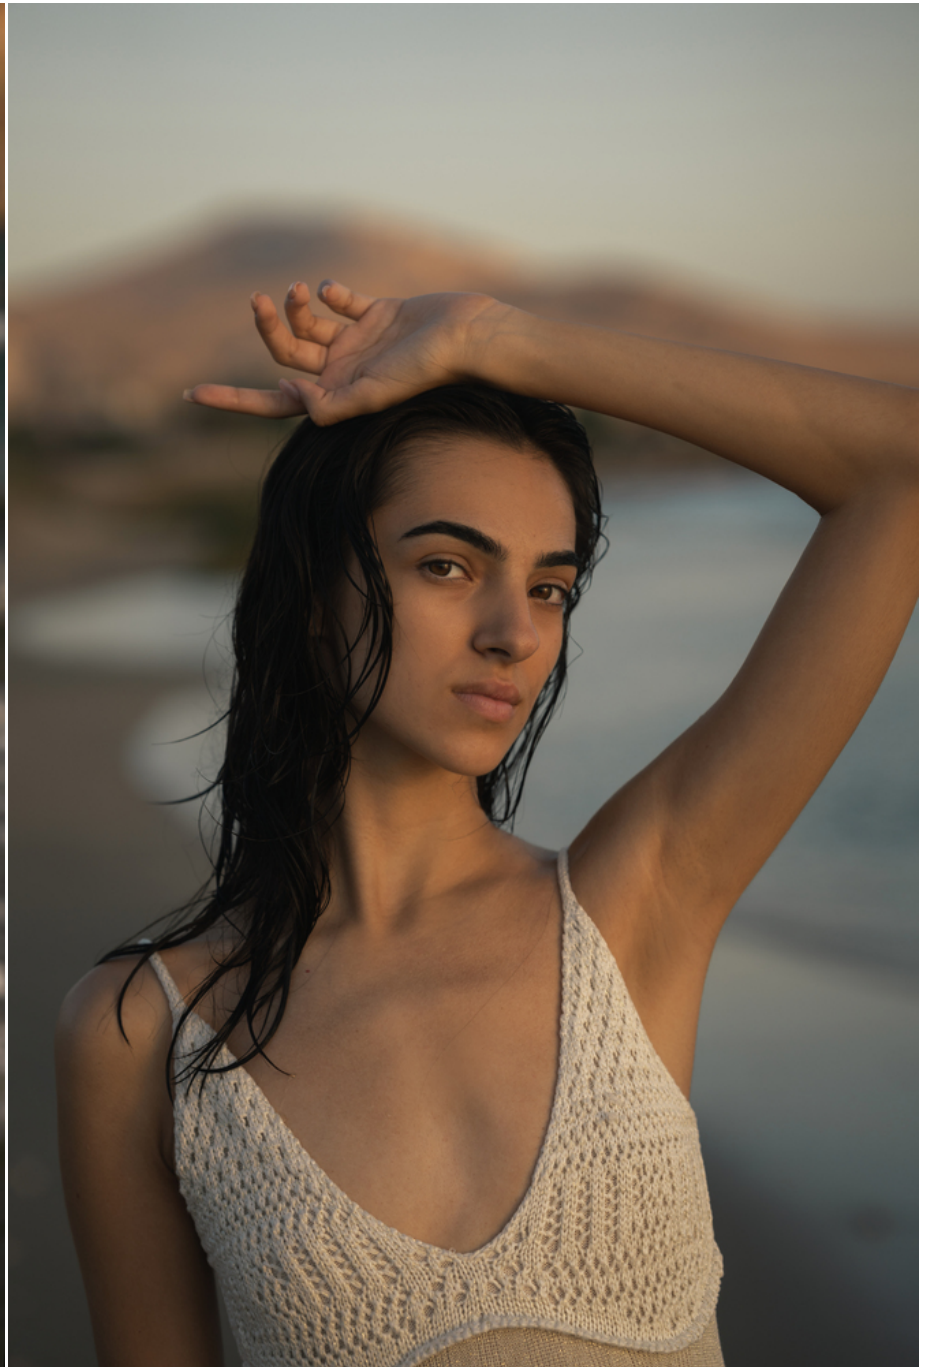

NEWMODEL

RODANTHI

Height:	170 cm
Bust:	81 cm
Waist:	61 cm
Hips:	88 cm
Shoe Size:	39
Hair Colour:	brown
Eye Colour:	brown

New Model -70 Vouliagmenis Ave – Argyroupoli, Athens 16452

T : +302109966234, E : models@newmodel.gr , S : newmodel.gr, FB : NewModel Agency, I : new_model_agency