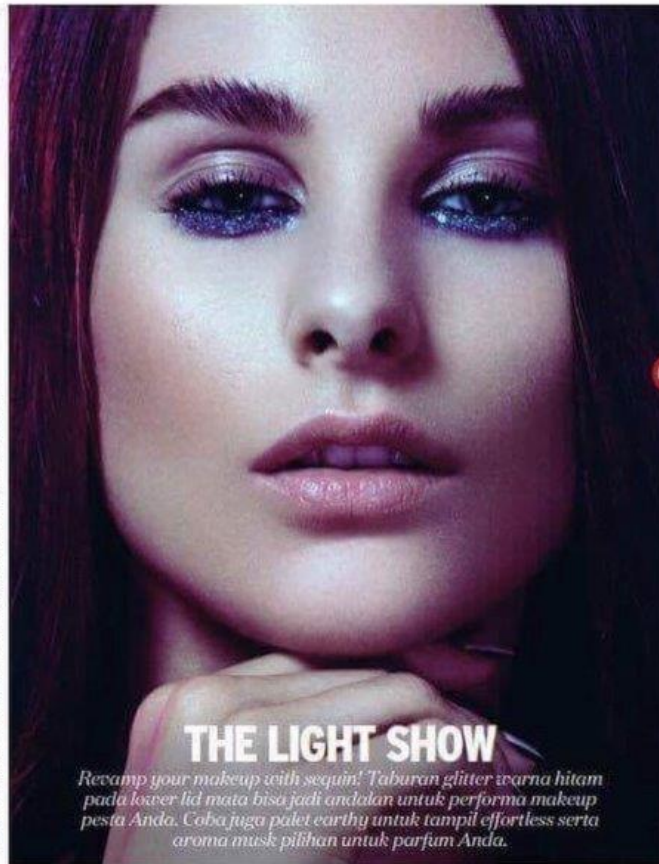

ELLE BEAUTY

PHOTOGRAPHER: SAGIYU THONG STYLIST: ANDREW GEMMEL MAKEUP: CHERIE WILSON HAIR: ANDREW GEMMEL